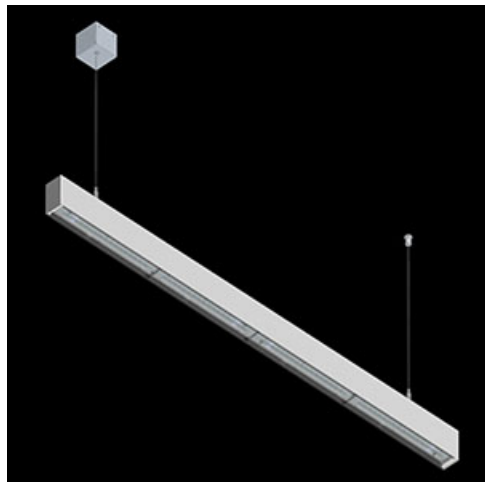

**Product:** X-LINE SLIM L-DOWN LED 2600 OPTICS-WIDE EDD 04 830 / L-1144MM S-1,5M

**Index:** 19.4090.1313.04

## Description

The luminaire is made of aluminum profile. There is only lower half-space light distribution (L-DOWN). Comparing to the traditional X-Line LED, size of the luminaire has been reduced, and all construction has been closed in a narrow 48 mm profile, which gives now a more elegant form of the product. The X-Line Slim uses a PLX or Micro-PRM opal diffuser or lenses. All of this allows to manipulate light and create lighting systems, facilitating the creation of comfortable vision in the interiors and their aesthetic appearance. The X-Line Slim luminaire is designed for mounting on suspensions.

## Product information

Category	Surface mounted luminaires
Family	X-LINE SLIM LED
Name	X-LINE SLIM L-DOWN LED 2600 OPTICS-WIDE EDD 04 830 / L-1144MM S-1,5M
Index	19.4090.1313.04

**Mechanical data**

Assembly	surface mounted on slings
Material	aluminum
Color	RAL 9005 (black)
Diffuser	OPTICS (optical system based on lenses)
Impact resistant	IK04
Dimensions [mm]	1144 x 48 x 70

**A graph of light**