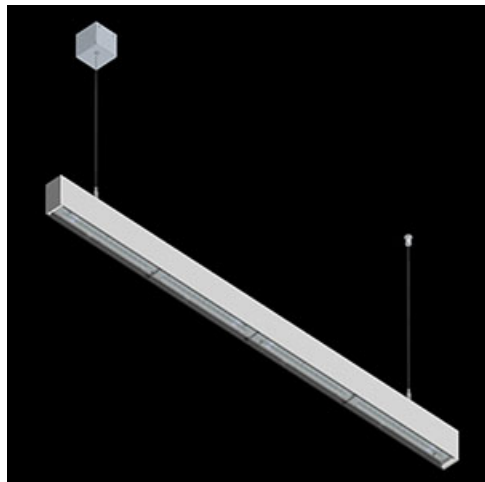

Product: X-LINE SLIM L-DOWN LED 2600 OPTICS-WIDE EDD 04 830 / L-1144MM S-1,5M

Index: 19.4090.1313.04

Description

The luminaire is made of aluminum profile. There is only lower half-space light distribution (L-DOWN). Comparing to the traditional X-Line LED, size of the luminaire has been reduced, and all construction has been closed in a narrow 48 mm profile, which gives now a more elegant form of the product. The X-Line Slim uses a PLX or Micro-PRM opal diffuser or lenses. All of this allows to manipulate light and create lighting systems, facilitating the creation of comfortable vision in the interiors and their aesthetic appearance. The X-Line Slim luminaire is designed for mounting on suspensions.

Product information

Category	Surface mounted luminaires
Family	X-LINE SLIM LED
Name	X-LINE SLIM L-DOWN LED 2600 OPTICS-WIDE EDD 04 830 / L-1144MM S-1,5M
Index	19.4090.1313.04

Light and electrical data

Light source	LED
Luminous flux LED [lm]	2538
LED power [W]	12,4
Luminaire luminous flux [lm]	2106,5
Power of luminaire [W]	14,1
Luminaire's light efficiency [lm/W]	149,4
Color of the light [K]	3000
CRI	>80
SDCM (LED sources)	3
Beam angle [°]	(C0-C180) / (C90-C270) - 101,8° / 88,4°
Photobiological risk class (IEC/EN 62471)	RG0
Protection against electric shock	I
Protection degree	IP40
Voltage	220..240 V, 50..60 Hz
Lifetime of LED sources [h]	100000
Lx/By	L80/B10
Operating temperature range [°C]	5 ÷ 35
Driver	DIM DALI (EDD)
Power factor cos φ	>0,95
Circuit load capacity	20 (B10), 31 (B16), 33 (C10), 53 (C16)

Mechanical data

Assembly	surface mounted on slings
Material	aluminum
Color	RAL 9005 (black)
Diffuser	OPTICS (optical system based on lenses)
Impact resistant	IK04
Dimensions [mm]	1144 x 48 x 70

A graph of light