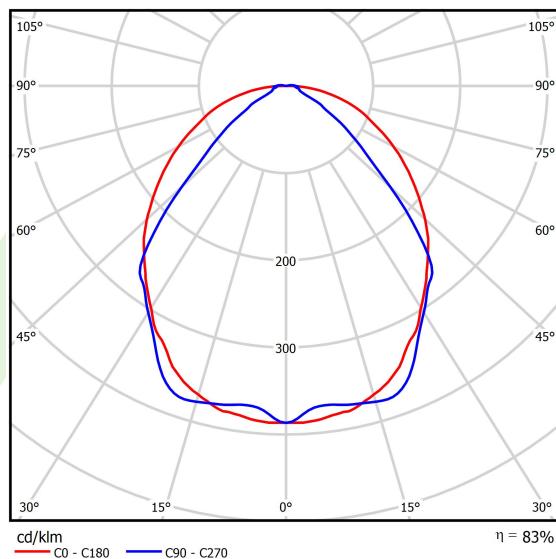

Mechanical data

Assembly	surface mounted on slings
Material	aluminum
Color	RAL 9005 (black)
Diffuser	OPTICS (optical system based on lenses)
Impact resistant	IK04
Dimensions [mm]	1144 x 48 x 70

A graph of light