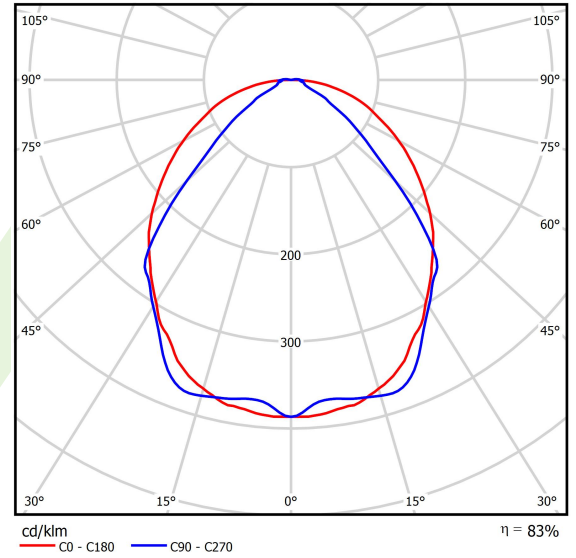

Product: X-LINE SLIM L-DOWN LED 2600 OPTICS-WIDE E 34 830 / L-1144MM S-1,5M

Index: 19.4090.1311.34

Description

The luminaire is made of aluminum profile. There is only lower half-space light distribution (L-DOWN). Comparing to the traditional X-Line LED, size of the luminaire has been reduced, and all construction has been closed in a narrow 48 mm profile, which gives now a more elegant form of the product. The X-Line Slim uses a PLX or Micro-PRM opal diffuser or lenses. All of this allows to manipulate light and create lighting systems, facilitating the creation of comfortable vision in the interiors and their aesthetic appearance. The X-Line Slim luminaire is designed for mounting on suspensions.

Product information

Category	Surface mounted luminaires
Family	X-LINE SLIM LED
Name	X-LINE SLIM L-DOWN LED 2600 OPTICS-WIDE E 34 830 / L-1144MM S-1,5M
Index	19.4090.1311.34

Light and electrical data

Light source	LED
Luminous flux LED [lm]	2538
LED power [W]	12,4
Luminaire luminous flux [lm]	2106,5
Power of luminaire [W]	14,1
Luminaire's light efficiency [lm/W]	149,4
Color of the light [K]	3000
CRI	>80
SDCM (LED sources)	3
Beam angle [°]	(C0-C180) / (C90-C270) - 101,8° / 88,4°
Photobiological risk class (IEC/EN 62471)	RG0
Protection against electric shock	I
Protection degree	IP40
Voltage	220..240 V, 50..60 Hz
Lifetime of LED sources [h]	100000
Lx/By	L80/B10
Operating temperature range [°C]	5 ÷ 35
Driver	standard on/off (E)
Power factor cos φ	>0,95
Circuit load capacity	25 (B10), 40 (B16), 39 (C10), 62 (C16)

Mechanical data

Assembly	surface mounted on slings
Material	aluminum
Color	RAL 9016 (white)
Diffuser	OPTICS (optical system based on lenses)
Impact resistant	IK04
Dimensions [mm]	1144 x 48 x 70

A graph of light