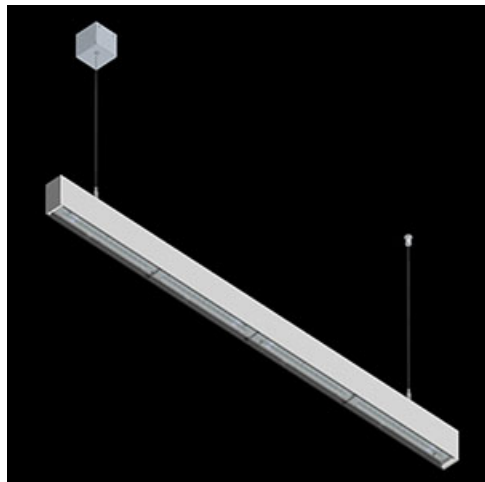

Product: X-LINE SLIM L-DOWN LED 2600 OPTICS-WIDE E 34 830 / L-1144MM S-1,5M

Index: 19.4090.1311.34

Description

The luminaire is made of aluminum profile. There is only lower half-space light distribution (L-DOWN). Comparing to the traditional X-Line LED, size of the luminaire has been reduced, and all construction has been closed in a narrow 48 mm profile, which gives now a more elegant form of the product. The X-Line Slim uses a PLX or Micro-PRM opal diffuser or lenses. All of this allows to manipulate light and create lighting systems, facilitating the creation of comfortable vision in the interiors and their aesthetic appearance. The X-Line Slim luminaire is designed for mounting on suspensions. *Selected luminary variants are available with ENEC certificate.

Product information

Category	Surface mounted luminaires
Family	X-LINE SLIM LED
Name	X-LINE SLIM L-DOWN LED 2600 OPTICS-WIDE E 34 830 / L-1144MM S-1,5M
Index	19.4090.1311.34
EAN	5902107550813

Light and electrical data

Mechanical data

Assembly	surface mounted on slings
Material	aluminum
Color	RAL 9016 (white)
Diffuser	OPTICS (optical system based on lenses)
Impact resistant	IK04
Dimensions [mm]	1144 x 48 x 70

A graph of light