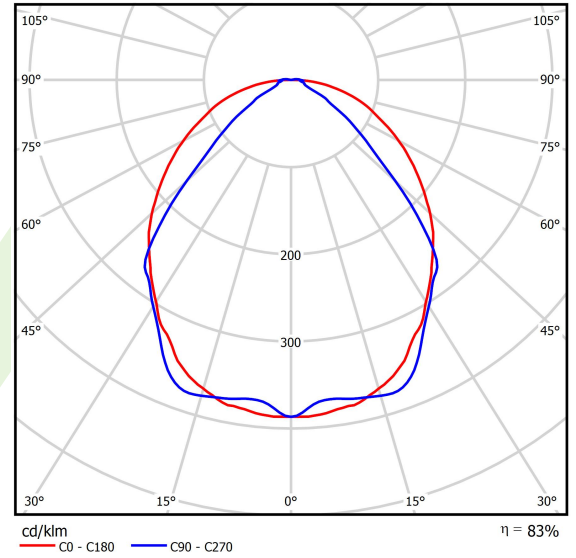

Product: X-LINE SLIM L-DOWN LED 2600 OPTICS-WIDE E 34 830 / L-1144MM S-1,5M

Index: 19.4090.1311.34

Description

The luminaire is made of aluminum profile. There is only lower half-space light distribution (L-DOWN). Comparing to the traditional X-Line LED, size of the luminaire has been reduced, and all construction has been closed in a narrow 48 mm profile, which gives now a more elegant form of the product. The X-Line Slim uses a PLX or Micro-PRM opal diffuser or lenses. All of this allows to manipulate light and create lighting systems, facilitating the creation of comfortable vision in the interiors and their aesthetic appearance. The X-Line Slim luminaire is designed for mounting on suspensions.

Product information

Category	Surface mounted luminaires
Family	X-LINE SLIM LED
Name	X-LINE SLIM L-DOWN LED 2600 OPTICS-WIDE E 34 830 / L-1144MM S-1,5M
Index	19.4090.1311.34

Light and electrical data

Light source	LED
Luminous flux LED [lm]	2538
LED power [W]	12,4
Luminaire luminous flux [lm]	2106,5
Power of luminaire [W]	14,1
Luminaire's light efficiency [lm/W]	132,6
Color of the light [K]	3000
CRI	>80
SDCM (LED sources)	3
Beam angle [°]	(C0-C180) / (C90-C270) - 101,8° / 88,4°
Photobiological risk class (IEC/EN 62471)	RG0
Protection against electric shock	I
Protection degree	IP40
Voltage	220..240 V, 50..60 Hz
Lifetime of LED sources [h]	100000
Lx/By	L80/B10
Operating temperature range [°C]	5 ÷ 35
Driver	standard on/off (E)
Power factor cos φ	>0,95
Circuit load capacity	25 (B10), 40 (B16), 39 (C10), 62 (C16)

Mechanical data

Assembly	surface mounted on slings
Material	aluminum
Color	RAL 9016 (white)
Diffuser	OPTICS (optical system based on lenses)
Impact resistant	IK04
Dimensions [mm]	1144 x 48 x 70

A graph of light