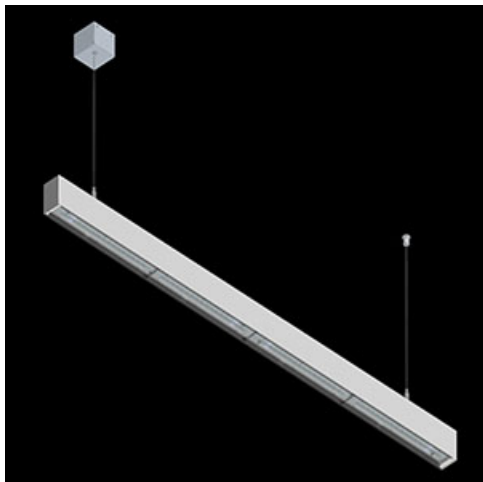

Product: X-LINE SLIM L-DOWN LED 2600 OPTICS-WIDE E 34 830 / L-1144MM S-1,5M

Index: 19.4090.1311.34

Description

The luminaire is made of aluminum profile. There is only lower half-space light distribution (L-DOWN). Comparing to the traditional X-Line LED, size of the luminaire has been reduced, and all construction has been closed in a narrow 48 mm profile, which gives now a more elegant form of the product. The X-Line Slim uses a PLX or Micro-PRM opal diffuser or lenses. All of this allows to manipulate light and create lighting systems, facilitating the creation of comfortable vision in the interiors and their aesthetic appearance. The X-Line Slim luminaire is designed for mounting on suspensions.

Product information

Category	Surface mounted luminaires
Family	X-LINE SLIM LED
Name	X-LINE SLIM L-DOWN LED 2600 OPTICS-WIDE E 34 830 / L-1144MM S-1,5M
Index	19.4090.1311.34

Light and electrical data

Light source	LED
Luminous flux LED [lm]	2538
LED power [W]	12,4
Luminaire luminous flux [lm]	2106,5
Power of luminaire [W]	14,1
Luminaire's light efficiency [lm/W]	132,6
Color of the light [K]	3000
CRI	>80
SDCM (LED sources)	3
Beam angle [°]	(C0-C180) / (C90-C270) - 101,8° / 88,4°
Photobiological risk class (IEC/EN 62471)	RG0
Protection against electric shock	I
Protection degree	IP40
Voltage	220..240 V, 50..60 Hz
Lifetime of LED sources [h]	100000
Lx/By	L80/B10
Operating temperature range [°C]	5 ÷ 35
Driver	standard on/off (E)
Power factor cos φ	>0,95
Circuit load capacity	25 (B10), 40 (B16), 39 (C10), 62 (C16)

Mechanical data

Assembly	surface mounted on slings
Material	aluminum
Color	RAL 9016 (white)
Diffuser	OPTICS (optical system based on lenses)
Impact resistant	IK04
Dimensions [mm]	1144 x 48 x 70

A graph of light