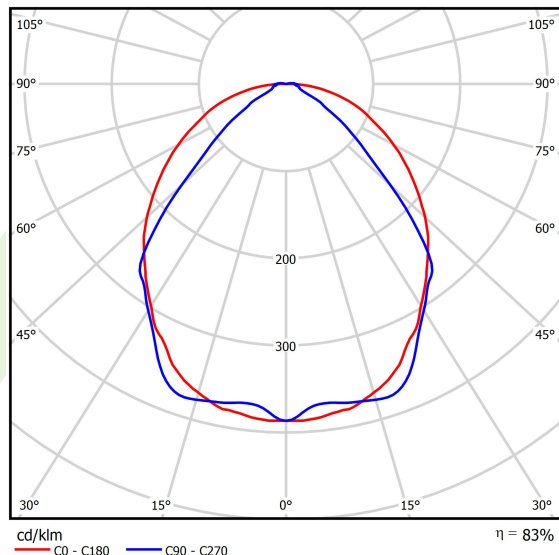

Mechanical data

Assembly	surface mounted on slings
Material	aluminum
Color	anodised aluminum
Diffuser	OPTICS (optical system based on lenses)
Impact resistant	IK04
Dimensions [mm]	1144 x 48 x 70

A graph of light