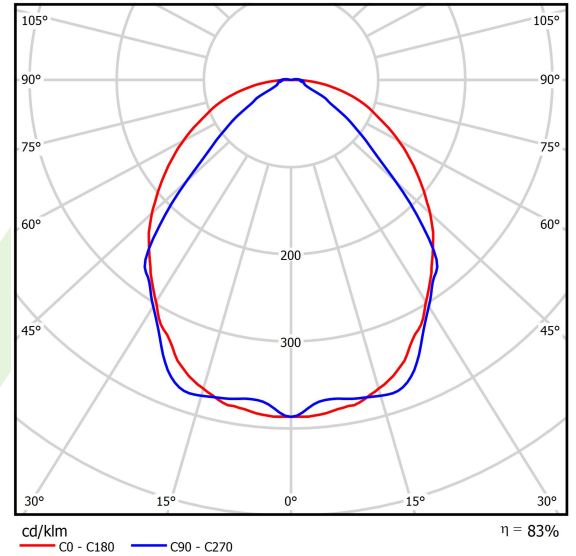

Mechanical data

Assembly	surface mounted on slings
Material	aluminum
Color	RAL 9005 (black)
Diffuser	OPTICS (optical system based on lenses)
Impact resistant	IK04
Dimensions [mm]	1144 x 48 x 70

A graph of light