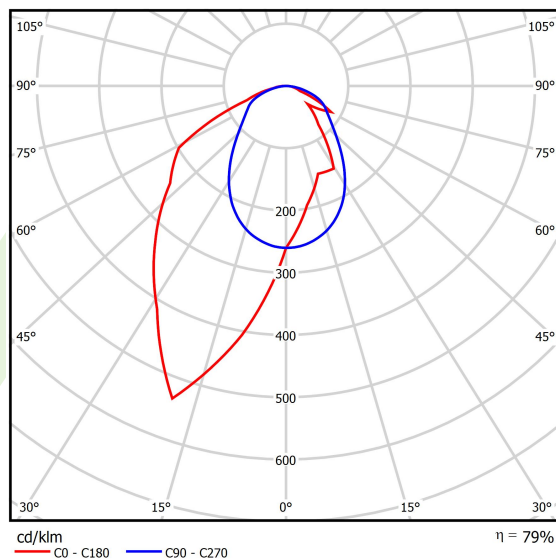

## Light and electrical data

Light source	LED
Luminous flux LED [lm]	5845
LED power [W]	27,3
Luminaire luminous flux [lm]	4617,6
Power of luminaire [W]	31
Luminaire's light efficiency [lm/W]	132,6
Color of the light [K]	4000
CRI	>80
SDCM (LED sources)	3
Beam angle [°]	asymmetric light distribution - l <sub>max</sub> =-20°
Photobiological risk class (IEC/EN 62471)	RG0
Protection against electric shock	I
Protection degree	IP40
Voltage	220..240 V, 50..60 Hz
Lifetime of LED sources [h]	100000
Lx/By	L80/B10
Operating temperature range [°C]	5 ÷ 35
Driver	DIM DALI (EDD)
Power factor cos φ	>0,95
Circuit load capacity	17 (B10), 28 (B16), 26 (C10), 41 (C16)