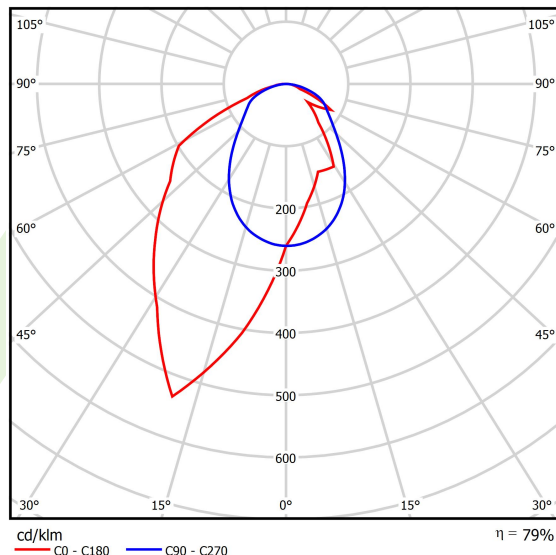

Mechanical data

Assembly	surface mounted on slings
Material	aluminum
Color	RAL 9016 (white)
Diffuser	OPTICS (optical system based on lenses)
Impact resistant	IK04
Dimensions [mm]	1425 x 48 x 70

A graph of light