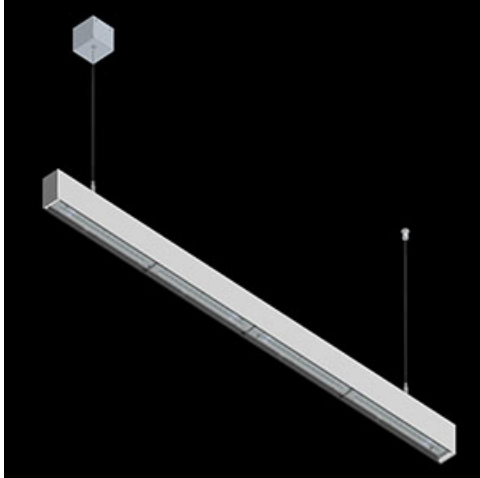

**Product:** X-LINE SLIM L-DOWN LED 5500 OPTICS-ASYM EDD 34 840 / L-1425MM S-1,5M

**Index:** 19.4090.4723.34

## Description

The luminaire is made of aluminum profile. There is only lower half-space light distribution (L-DOWN). Comparing to the traditional X-Line LED, size of the luminaire has been reduced, and all construction has been closed in a narrow 48 mm profile, which gives now a more elegant form of the product. The X-Line Slim uses a PLX or Micro-PRM opal diffuser or lenses. All of this allows to manipulate light and create lighting systems, facilitating the creation of comfortable vision in the interiors and their aesthetic appearance. The X-Line Slim luminaire is designed for mounting on suspensions. \*Selected luminary variants are available with ENEC certificate.

## Product information

Category	Surface mounted luminaires
Family	X-LINE SLIM LED
Name	X-LINE SLIM L-DOWN LED 5500 OPTICS-ASYM EDD 34 840 / L-1425MM S-1,5M
Index	19.4090.4723.34
EAN	5902107552756

**Mechanical data**

Assembly	surface mounted on slings
Material	aluminum
Color	RAL 9016 (white)
Diffuser	OPTICS (optical system based on lenses)
Impact resistant	IK04
Dimensions [mm]	1425 x 48 x 70

**A graph of light**