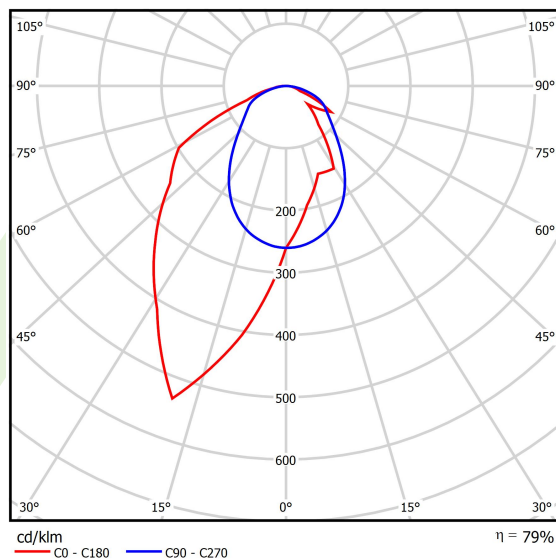

Product: X-LINE SLIM L-DOWN LED 5500 OPTICS-ASYM EDD 34 840 / L-1425MM S-1,5M

Index: 19.4090.4723.34

Description

The luminaire is made of aluminum profile. There is only lower half-space light distribution (L-DOWN). Comparing to the traditional X-Line LED, size of the luminaire has been reduced, and all construction has been closed in a narrow 48 mm profile, which gives now a more elegant form of the product. The X-Line Slim uses a PLX or Micro-PRM opal diffuser or lenses. All of this allows to manipulate light and create lighting systems, facilitating the creation of comfortable vision in the interiors and their aesthetic appearance. The X-Line Slim luminaire is designed for mounting on suspensions.

Product information

Category	Surface mounted luminaires
Family	X-LINE SLIM LED
Name	X-LINE SLIM L-DOWN LED 5500 OPTICS-ASYM EDD 34 840 / L-1425MM S-1,5M
Index	19.4090.4723.34

Light and electrical data

Light source	LED
Luminous flux LED [lm]	5845
LED power [W]	27,3
Luminaire luminous flux [lm]	4617,6
Power of luminaire [W]	31
Luminaire's light efficiency [lm/W]	149
Color of the light [K]	4000
CRI	>80
SDCM (LED sources)	3
Beam angle [°]	asymmetric light distribution - l _{max} =-20°
Photobiological risk class (IEC/EN 62471)	RG0
Protection against electric shock	I
Protection degree	IP40
Voltage	220..240 V, 50..60 Hz
Lifetime of LED sources [h]	100000
Lx/By	L80/B10
Operating temperature range [°C]	5 ÷ 35
Driver	DIM DALI (EDD)
Power factor cos φ	>0,95
Circuit load capacity	17 (B10), 28 (B16), 26 (C10), 41 (C16)

Mechanical data

Assembly	surface mounted on slings
Material	aluminum
Color	RAL 9016 (white)
Diffuser	OPTICS (optical system based on lenses)
Impact resistant	IK04
Dimensions [mm]	1425 x 48 x 70

A graph of light