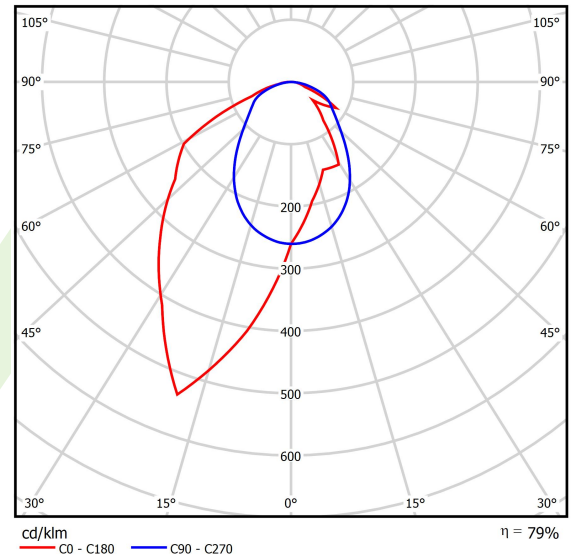

Mechanical data

Assembly	surface mounted on slings
Material	aluminum
Color	anodised aluminum
Diffuser	OPTICS (optical system based on lenses)
Impact resistant	IK04
Dimensions [mm]	1425 x 48 x 70

A graph of light