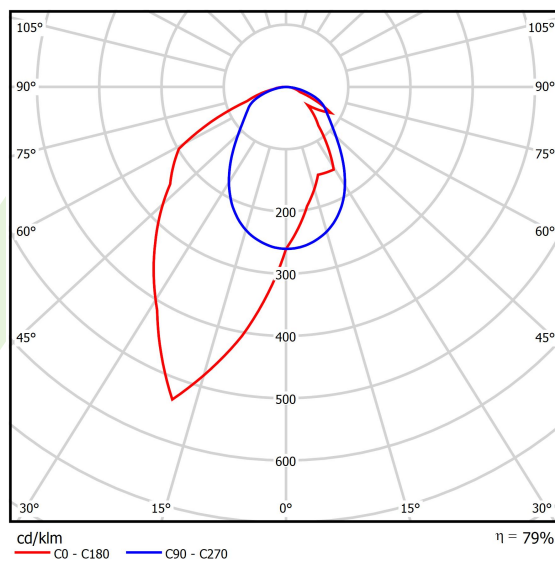

Mechanical data

Assembly	surface mounted on slings
Material	aluminum
Color	RAL 9016 (white)
Diffuser	OPTICS (optical system based on lenses)
Impact resistant	IK04
Weight [kg]	2,43
Dimensions [mm]	1425 x 48 x 70

A graph of light