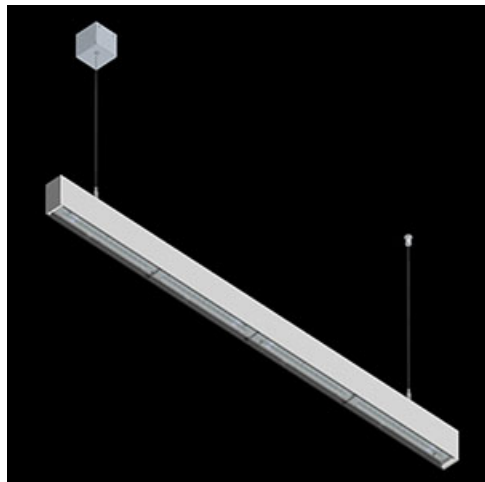

Product: X-LINE SLIM L-DOWN LED 5500 OPTICS-ASYM E 21 840 / L-1425MM S-1,5M

Index: 19.4090.4721.21

Description

The luminaire is made of aluminum profile. There is only lower half-space light distribution (L-DOWN). Comparing to the traditional X-Line LED, size of the luminaire has been reduced, and all construction has been closed in a narrow 48 mm profile, which gives now a more elegant form of the product. The X-Line Slim uses a PLX or Micro-PRM opal diffuser or lenses. All of this allows to manipulate light and create lighting systems, facilitating the creation of comfortable vision in the interiors and their aesthetic appearance. The X-Line Slim luminaire is designed for mounting on suspensions.

Product information

Category	Surface mounted luminaires
Family	X-LINE SLIM LED
Name	X-LINE SLIM L-DOWN LED 5500 OPTICS-ASYM E 21 840 / L-1425MM S-1,5M
Index	19.4090.4721.21

Light and electrical data

Light source	LED
Luminous flux LED [lm]	5845
LED power [W]	27,3
Luminaire luminous flux [lm]	4617,6
Power of luminaire [W]	31
Luminaire's light efficiency [lm/W]	132,6
Color of the light [K]	4000
CRI	>80
SDCM (LED sources)	3
Beam angle [°]	asymmetric light distribution - l _{max} =-20°
Photobiological risk class (IEC/EN 62471)	RG0
Protection against electric shock	I
Protection degree	IP40
Voltage	220..240 V, 50..60 Hz
Lifetime of LED sources [h]	100000
Lx/By	L80/B10
Operating temperature range [°C]	5 ÷ 35
Driver	standard on/off (E)
Power factor cos φ	>0,95
Circuit load capacity	25 (B10), 40 (B16), 39 (C10), 62 (C16)

Mechanical data

Assembly	surface mounted on slings
Material	aluminum
Color	RAL 9006 (grey)
Diffuser	OPTICS (optical system based on lenses)
Impact resistant	IK04
Dimensions [mm]	1425 x 48 x 70

A graph of light