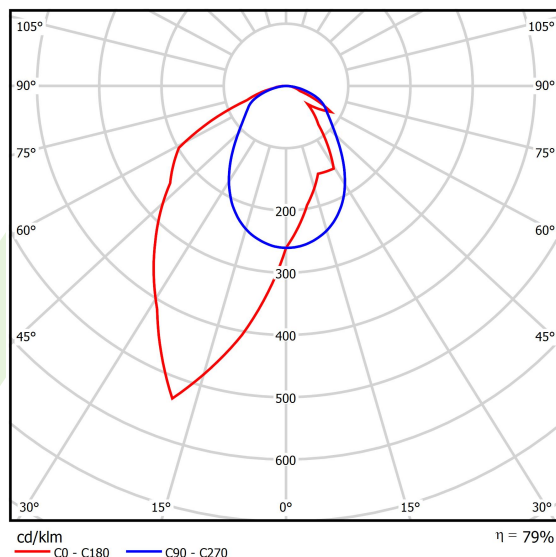

Product: X-LINE SLIM L-DOWN LED 5500 OPTICS-ASYM E 21 840 / L-1425MM S-1,5M

Index: 19.4090.4721.21

Description

The luminaire is made of aluminum profile. There is only lower half-space light distribution (L-DOWN). Comparing to the traditional X-Line LED, size of the luminaire has been reduced, and all construction has been closed in a narrow 48 mm profile, which gives now a more elegant form of the product. The X-Line Slim uses a PLX or Micro-PRM opal diffuser or lenses. All of this allows to manipulate light and create lighting systems, facilitating the creation of comfortable vision in the interiors and their aesthetic appearance. The X-Line Slim luminaire is designed for mounting on suspensions.

Product information

Category	Surface mounted luminaires
Family	X-LINE SLIM LED
Name	X-LINE SLIM L-DOWN LED 5500 OPTICS-ASYM E 21 840 / L-1425MM S-1,5M
Index	19.4090.4721.21

Light and electrical data

Light source	LED
Luminous flux LED [lm]	5845
LED power [W]	27,3
Luminaire luminous flux [lm]	4617,6
Power of luminaire [W]	31
Luminaire's light efficiency [lm/W]	132,6
Color of the light [K]	4000
CRI	>80
SDCM (LED sources)	3
Beam angle [°]	asymmetric light distribution - l _{max} =-20°
Photobiological risk class (IEC/EN 62471)	RG0
Protection against electric shock	I
Protection degree	IP40
Voltage	220..240 V, 50..60 Hz
Lifetime of LED sources [h]	100000
Lx/By	L80/B10
Operating temperature range [°C]	5 ÷ 35
Driver	standard on/off (E)
Power factor cos φ	>0,95
Circuit load capacity	25 (B10), 40 (B16), 39 (C10), 62 (C16)

Mechanical data

Assembly	surface mounted on slings
Material	aluminum
Color	RAL 9006 (grey)
Diffuser	OPTICS (optical system based on lenses)
Impact resistant	IK04
Dimensions [mm]	1425 x 48 x 70

A graph of light