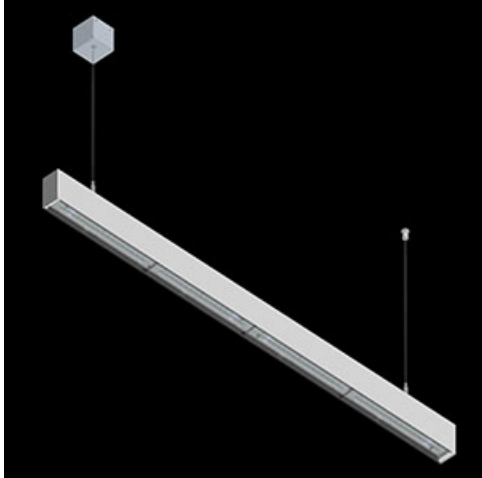

Product: X-LINE SLIM L-DOWN LED 5500 OPTICS-ASYM E 24 840 / L-1425MM S-1,5M

Index: 19.4090.4721.24

Description

The luminaire is made of aluminum profile. There is only lower half-space light distribution (L-DOWN). Comparing to the traditional X-Line LED, size of the luminaire has been reduced, and all construction has been closed in a narrow 48 mm profile, which gives now a more elegant form of the product. The X-Line Slim uses a PLX or Micro-PRM opal diffuser or lenses. All of this allows to manipulate light and create lighting systems, facilitating the creation of comfortable vision in the interiors and their aesthetic appearance. The X-Line Slim luminaire is designed for mounting on suspensions. *Selected luminary variants are available with ENEC certificate.

Product information

Category	Surface mounted luminaires
Family	X-LINE SLIM LED
Name	X-LINE SLIM L-DOWN LED 5500 OPTICS-ASYM E 24 840 / L-1425MM S-1,5M
Index	19.4090.4721.24
EAN	5902107313982

Light and electrical data

Mechanical data

Assembly	surface mounted on slings
Material	aluminum
Color	anodised aluminum
Diffuser	OPTICS (optical system based on lenses)
Impact resistant	IK04
Dimensions [mm]	1425 x 48 x 70

A graph of light