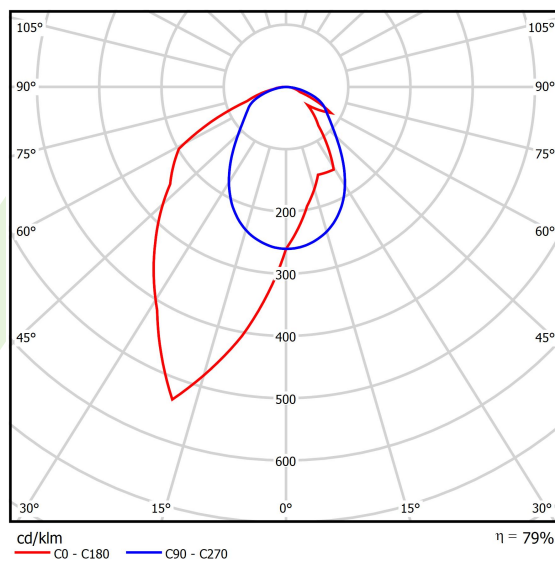

Mechanical data

Assembly	surface mounted on slings
Material	aluminum
Color	RAL 9005 (black)
Diffuser	OPTICS (optical system based on lenses)
Impact resistant	IK04
Weight [kg]	2,27
Dimensions [mm]	1425 x 48 x 70

A graph of light