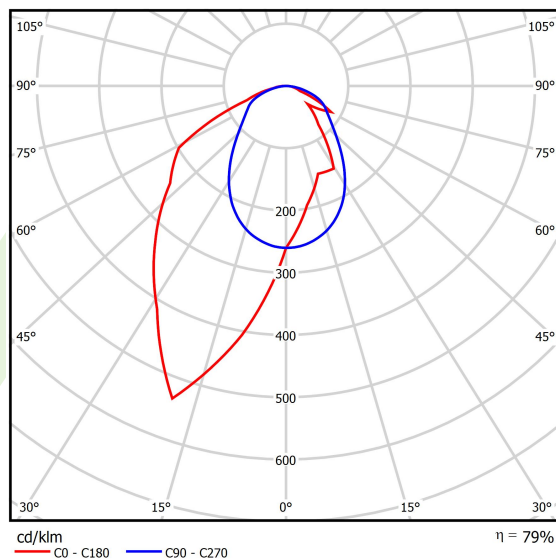

Mechanical data

Assembly	surface mounted on slings
Material	aluminum
Color	RAL 9005 (black)
Diffuser	OPTICS (optical system based on lenses)
Impact resistant	IK04
Dimensions [mm]	1425 x 48 x 70

A graph of light