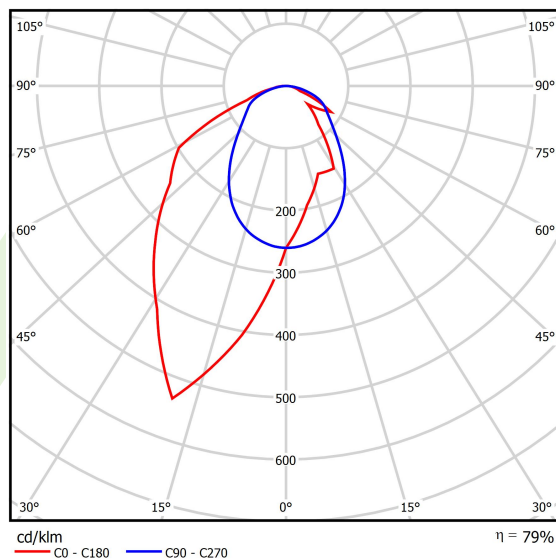

Product: X-LINE SLIM L-DOWN LED 5500 OPTICS-ASYM EDD 34 830 / L-1425MM S-1,5M

Index: 19.4090.4713.34

Description

The luminaire is made of aluminum profile. There is only lower half-space light distribution (L-DOWN). Comparing to the traditional X-Line LED, size of the luminaire has been reduced, and all construction has been closed in a narrow 48 mm profile, which gives now a more elegant form of the product. The X-Line Slim uses a PLX or Micro-PRM opal diffuser or lenses. All of this allows to manipulate light and create lighting systems, facilitating the creation of comfortable vision in the interiors and their aesthetic appearance. The X-Line Slim luminaire is designed for mounting on suspensions.

Product information

Category	Surface mounted luminaires
Family	X-LINE SLIM LED
Name	X-LINE SLIM L-DOWN LED 5500 OPTICS-ASYM EDD 34 830 / L-1425MM S-1,5M
Index	19.4090.4713.34

Light and electrical data

Light source	LED
Luminous flux LED [lm]	5552,5
LED power [W]	27,3
Luminaire luminous flux [lm]	4386,5
Power of luminaire [W]	31
Luminaire's light efficiency [lm/W]	141,5
Color of the light [K]	3000
CRI	>80
SDCM (LED sources)	3
Beam angle [°]	asymmetric light distribution - l _{max} =-20°
Photobiological risk class (IEC/EN 62471)	RG0
Protection against electric shock	I
Protection degree	IP40
Voltage	220..240 V, 50..60 Hz
Lifetime of LED sources [h]	100000
Lx/By	L80/B10
Operating temperature range [°C]	5 ÷ 35
Driver	DIM DALI (EDD)
Power factor cos φ	>0,95
Circuit load capacity	17 (B10), 28 (B16), 26 (C10), 41 (C16)

Mechanical data

Assembly	surface mounted on slings
Material	aluminum
Color	RAL 9016 (white)
Diffuser	OPTICS (optical system based on lenses)
Impact resistant	IK04
Dimensions [mm]	1425 x 48 x 70

A graph of light