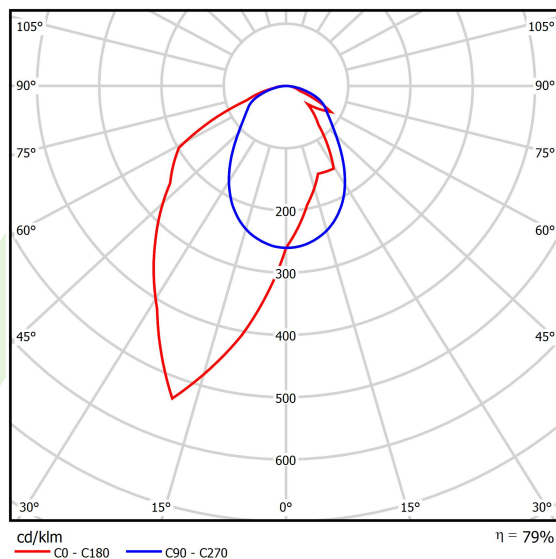

Product: X-LINE SLIM L-DOWN LED 5500 OPTICS-ASYM EDD 34 830 / L-1425MM S-1,5M

Index: 19.4090.4713.34

Description

The luminaire is made of aluminum profile. There is only lower half-space light distribution (L-DOWN). Comparing to the traditional X-Line LED, size of the luminaire has been reduced, and all construction has been closed in a narrow 48 mm profile, which gives now a more elegant form of the product. The X-Line Slim uses a PLX or Micro-PRM opal diffuser or lenses. All of this allows to manipulate light and create lighting systems, facilitating the creation of comfortable vision in the interiors and their aesthetic appearance. The X-Line Slim luminaire is designed for mounting on suspensions.

Product information

Category	Surface mounted luminaires
Family	X-LINE SLIM LED
Name	X-LINE SLIM L-DOWN LED 5500 OPTICS-ASYM EDD 34 830 / L-1425MM S-1,5M
Index	19.4090.4713.34

Light and electrical data

Light source	LED
Luminous flux LED [lm]	5552,5
LED power [W]	27,3
Luminaire luminous flux [lm]	4386,5
Power of luminaire [W]	31
Luminaire's light efficiency [lm/W]	132,6
Color of the light [K]	3000
CRI	>80
SDCM (LED sources)	3
Beam angle [°]	asymmetric light distribution - l _{max} =-20°
Photobiological risk class (IEC/EN 62471)	RG0
Protection against electric shock	I
Protection degree	IP40
Voltage	220..240 V, 50..60 Hz
Lifetime of LED sources [h]	100000
Lx/By	L80/B10
Operating temperature range [°C]	5 ÷ 35
Driver	DIM DALI (EDD)
Power factor cos φ	>0,95
Circuit load capacity	17 (B10), 28 (B16), 26 (C10), 41 (C16)

Mechanical data

Assembly	surface mounted on slings
Material	aluminum
Color	RAL 9016 (white)
Diffuser	OPTICS (optical system based on lenses)
Impact resistant	IK04
Dimensions [mm]	1425 x 48 x 70

A graph of light