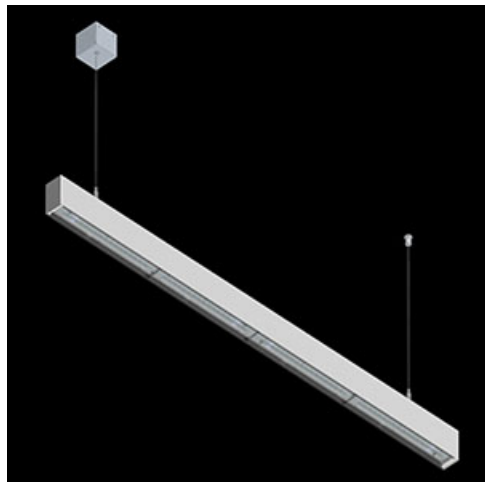

Product: X-LINE SLIM L-DOWN LED 5500 OPTICS-ASYM EDD 34 830 / L-1425MM S-1,5M

Index: 19.4090.4713.34

Description

The luminaire is made of aluminum profile. There is only lower half-space light distribution (L-DOWN). Comparing to the traditional X-Line LED, size of the luminaire has been reduced, and all construction has been closed in a narrow 48 mm profile, which gives now a more elegant form of the product. The X-Line Slim uses a PLX or Micro-PRM opal diffuser or lenses. All of this allows to manipulate light and create lighting systems, facilitating the creation of comfortable vision in the interiors and their aesthetic appearance. The X-Line Slim luminaire is designed for mounting on suspensions.

Product information

Category	Surface mounted luminaires
Family	X-LINE SLIM LED
Name	X-LINE SLIM L-DOWN LED 5500 OPTICS-ASYM EDD 34 830 / L-1425MM S-1,5M
Index	19.4090.4713.34

Light and electrical data

Light source	LED
Luminous flux LED [lm]	5552,5
LED power [W]	27,3
Luminaire luminous flux [lm]	4386,5
Power of luminaire [W]	31
Luminaire's light efficiency [lm/W]	141,5
Color of the light [K]	3000
CRI	>80
SDCM (LED sources)	3
Beam angle [°]	asymmetric light distribution - l _{max} =-20°
Photobiological risk class (IEC/EN 62471)	RG0
Protection against electric shock	I
Protection degree	IP40
Voltage	220..240 V, 50..60 Hz
Lifetime of LED sources [h]	100000
Lx/By	L80/B10
Operating temperature range [°C]	5 ÷ 35
Driver	DIM DALI (EDD)
Power factor cos φ	>0,95
Circuit load capacity	17 (B10), 28 (B16), 26 (C10), 41 (C16)

Mechanical data

Assembly	surface mounted on slings
Material	aluminum
Color	RAL 9016 (white)
Diffuser	OPTICS (optical system based on lenses)
Impact resistant	IK04
Dimensions [mm]	1425 x 48 x 70

A graph of light