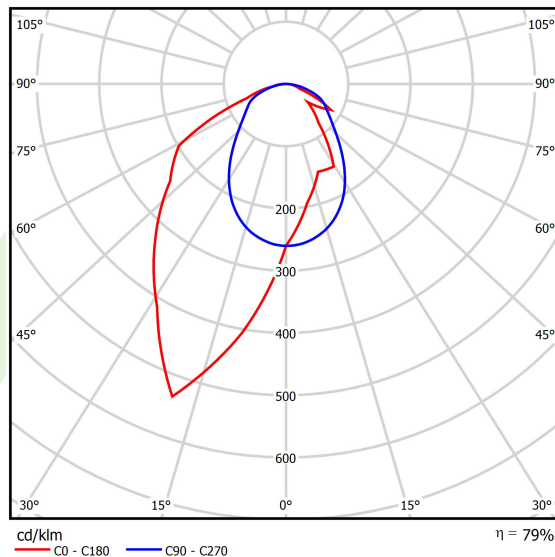

Mechanical data

Assembly	surface mounted on slings
Material	aluminum
Color	RAL 9006 (grey)
Diffuser	OPTICS (optical system based on lenses)
Impact resistant	IK04
Dimensions [mm]	1425 x 48 x 70

A graph of light