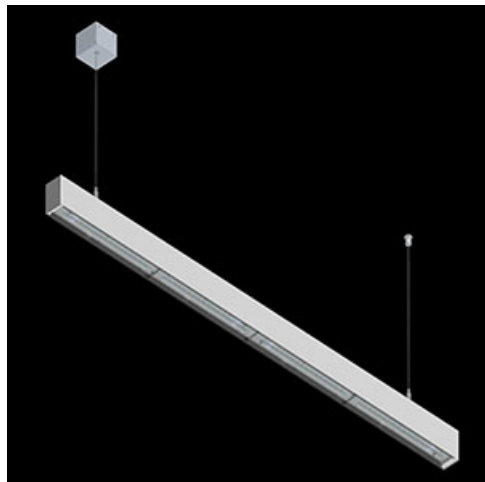

**Product:** X-LINE SLIM L-DOWN LED 5500 OPTICS-ASYM EDD 24 830 / L-1425MM S-1,5M

**Index:** 19.4090.4713.24

## Description

The luminaire is made of aluminum profile. There is only lower half-space light distribution (L-DOWN). Comparing to the traditional X-Line LED, size of the luminaire has been reduced, and all construction has been closed in a narrow 48 mm profile, which gives now a more elegant form of the product. The X-Line Slim uses a PLX or Micro-PRM opal diffuser or lenses. All of this allows to manipulate light and create lighting systems, facilitating the creation of comfortable vision in the interiors and their aesthetic appearance. The X-Line Slim luminaire is designed for mounting on suspensions.

## Product information

Category	Surface mounted luminaires
Family	X-LINE SLIM LED
Name	X-LINE SLIM L-DOWN LED 5500 OPTICS-ASYM EDD 24 830 / L-1425MM S-1,5M
Index	19.4090.4713.24

**Mechanical data**

Assembly	surface mounted on slings
Material	aluminum
Color	anodised aluminum
Diffuser	OPTICS (optical system based on lenses)
Impact resistant	IK04
Dimensions [mm]	1425 x 48 x 70

**A graph of light**