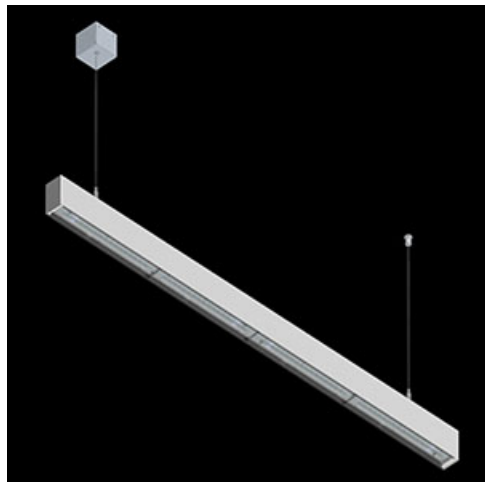

Product: X-LINE SLIM L-DOWN LED 5500 OPTICS-ASYM EDD 24 830 / L-1425MM S-1,5M**Index:** 19.4090.4713.24

Description

The luminaire is made of aluminum profile. There is only lower half-space light distribution (L-DOWN). Comparing to the traditional X-Line LED, size of the luminaire has been reduced, and all construction has been closed in a narrow 48 mm profile, which gives now a more elegant form of the product. The X-Line Slim uses a PLX or Micro-PRM opal diffuser or lenses. All of this allows to manipulate light and create lighting systems, facilitating the creation of comfortable vision in the interiors and their aesthetic appearance. The X-Line Slim luminaire is designed for mounting on suspensions.

Product information

Category	Surface mounted luminaires
Family	X-LINE SLIM LED
Name	X-LINE SLIM L-DOWN LED 5500 OPTICS-ASYM EDD 24 830 / L-1425MM S-1,5M
Index	19.4090.4713.24

Light and electrical data

Light source	LED
Luminous flux LED [lm]	5552,5
LED power [W]	27,3
Luminaire luminous flux [lm]	4386,5
Power of luminaire [W]	31
Luminaire's light efficiency [lm/W]	141,5
Color of the light [K]	3000
CRI	>80
SDCM (LED sources)	3
Beam angle [°]	asymmetric light distribution - l _{max} =-20°
Photobiological risk class (IEC/EN 62471)	RG0
Protection against electric shock	I
Protection degree	IP40
Voltage	220..240 V, 50..60 Hz
Lifetime of LED sources [h]	100000
Lx/By	L80/B10
Operating temperature range [°C]	5 ÷ 35
Driver	DIM DALI (EDD)
Power factor cos φ	>0,95
Circuit load capacity	17 (B10), 28 (B16), 26 (C10), 41 (C16)

Mechanical data

Assembly	surface mounted on slings
Material	aluminum
Color	anodised aluminum
Diffuser	OPTICS (optical system based on lenses)
Impact resistant	IK04
Dimensions [mm]	1425 x 48 x 70

A graph of light