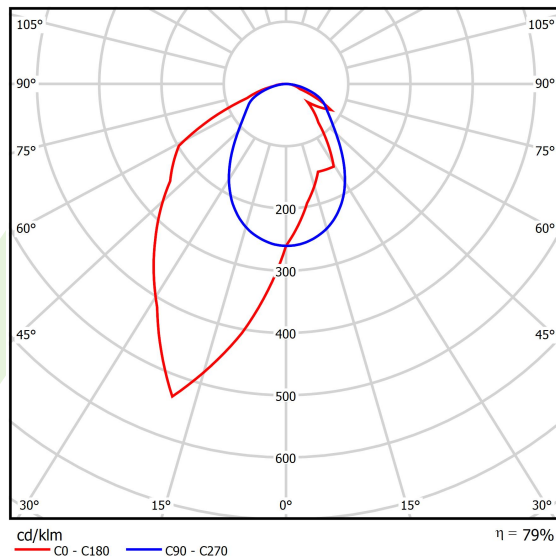

Mechanical data

Assembly	surface mounted on slings
Material	aluminum
Color	RAL 9016 (white)
Diffuser	OPTICS (optical system based on lenses)
Impact resistant	IK04
Dimensions [mm]	1425 x 48 x 70

A graph of light