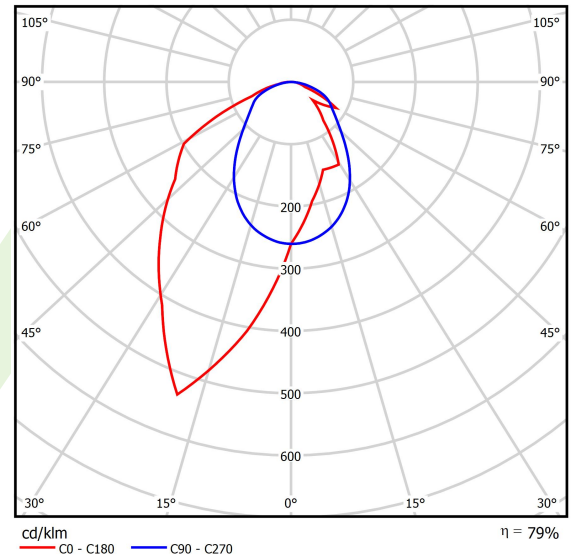

Product: X-LINE SLIM L-DOWN LED 5500 OPTICS-ASYM E 21 830 / L-1425MM S-1,5M

Index: 19.4090.4711.21

Description

The luminaire is made of aluminum profile. There is only lower half-space light distribution (L-DOWN). Comparing to the traditional X-Line LED, size of the luminaire has been reduced, and all construction has been closed in a narrow 48 mm profile, which gives now a more elegant form of the product. The X-Line Slim uses a PLX or Micro-PRM opal diffuser or lenses. All of this allows to manipulate light and create lighting systems, facilitating the creation of comfortable vision in the interiors and their aesthetic appearance. The X-Line Slim luminaire is designed for mounting on suspensions.

Product information

Category	Surface mounted luminaires
Family	X-LINE SLIM LED
Name	X-LINE SLIM L-DOWN LED 5500 OPTICS-ASYM E 21 830 / L-1425MM S-1,5M
Index	19.4090.4711.21

Light and electrical data

Light source	LED
Luminous flux LED [lm]	5552,5
LED power [W]	27,3
Luminaire luminous flux [lm]	4386,5
Power of luminaire [W]	31
Luminaire's light efficiency [lm/W]	132,6
Color of the light [K]	3000
CRI	>80
SDCM (LED sources)	3
Beam angle [°]	asymmetric light distribution - l _{max} =-20°
Photobiological risk class (IEC/EN 62471)	RG0
Protection against electric shock	I
Protection degree	IP40
Voltage	220..240 V, 50..60 Hz
Lifetime of LED sources [h]	100000
Lx/By	L80/B10
Operating temperature range [°C]	5 ÷ 35
Driver	standard on/off (E)
Power factor cos φ	>0,95
Circuit load capacity	25 (B10), 40 (B16), 39 (C10), 62 (C16)

Mechanical data

Assembly	surface mounted on slings
Material	aluminum
Color	RAL 9006 (grey)
Diffuser	OPTICS (optical system based on lenses)
Impact resistant	IK04
Dimensions [mm]	1425 x 48 x 70

A graph of light