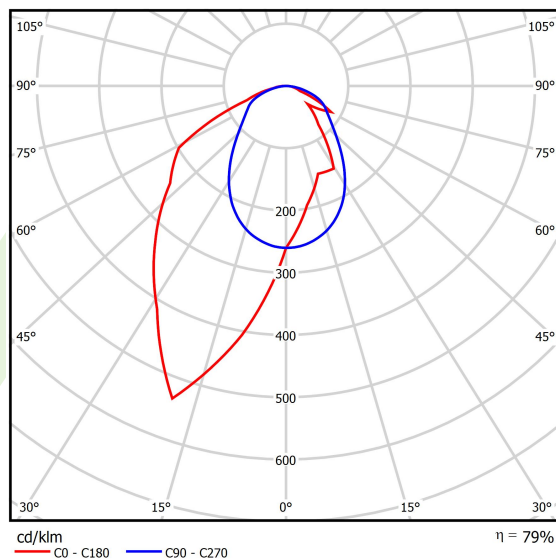

Product: X-LINE SLIM L-DOWN LED 5500 OPTICS-ASYM E 21 830 / L-1425MM S-1,5M

Index: 19.4090.4711.21

Description

The luminaire is made of aluminum profile. There is only lower half-space light distribution (L-DOWN). Comparing to the traditional X-Line LED, size of the luminaire has been reduced, and all construction has been closed in a narrow 48 mm profile, which gives now a more elegant form of the product. The X-Line Slim uses a PLX or Micro-PRM opal diffuser or lenses. All of this allows to manipulate light and create lighting systems, facilitating the creation of comfortable vision in the interiors and their aesthetic appearance. The X-Line Slim luminaire is designed for mounting on suspensions.

Product information

Category	Surface mounted luminaires
Family	X-LINE SLIM LED
Name	X-LINE SLIM L-DOWN LED 5500 OPTICS-ASYM E 21 830 / L-1425MM S-1,5M
Index	19.4090.4711.21

Light and electrical data

Light source	LED
Luminous flux LED [lm]	5552,5
LED power [W]	27,3
Luminaire luminous flux [lm]	4386,5
Power of luminaire [W]	31
Luminaire's light efficiency [lm/W]	141,5
Color of the light [K]	3000
CRI	>80
SDCM (LED sources)	3
Beam angle [°]	asymmetric light distribution - l _{max} =-20°
Photobiological risk class (IEC/EN 62471)	RG0
Protection against electric shock	I
Protection degree	IP40
Voltage	220..240 V, 50..60 Hz
Lifetime of LED sources [h]	100000
Lx/By	L80/B10
Operating temperature range [°C]	5 ÷ 35
Driver	standard on/off (E)
Power factor cos φ	>0,95
Circuit load capacity	25 (B10), 40 (B16), 39 (C10), 62 (C16)

Mechanical data

Assembly	surface mounted on slings
Material	aluminum
Color	RAL 9006 (grey)
Diffuser	OPTICS (optical system based on lenses)
Impact resistant	IK04
Dimensions [mm]	1425 x 48 x 70

A graph of light