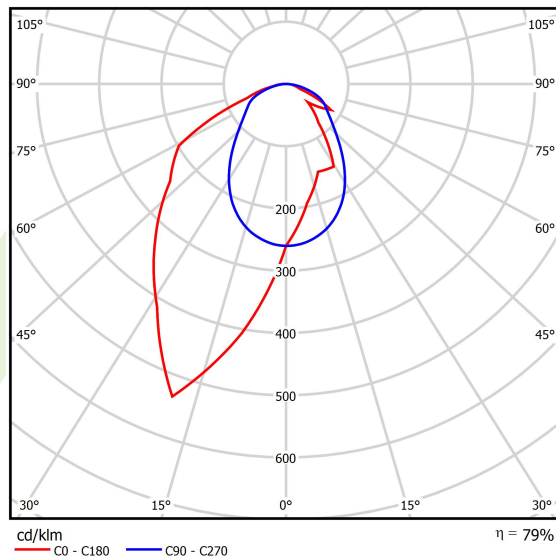

Product: X-LINE SLIM L-DOWN LED 5500 OPTICS-ASYM E 21 830 / L-1425MM S-1,5M

Index: 19.4090.4711.21

Description

The luminaire is made of aluminum profile. There is only lower half-space light distribution (L-DOWN). Comparing to the traditional X-Line LED, size of the luminaire has been reduced, and all construction has been closed in a narrow 48 mm profile, which gives now a more elegant form of the product. The X-Line Slim uses a PLX or Micro-PRM opal diffuser or lenses. All of this allows to manipulate light and create lighting systems, facilitating the creation of comfortable vision in the interiors and their aesthetic appearance. The X-Line Slim luminaire is designed for mounting on suspensions.

Product information

Category	Surface mounted luminaires
Family	X-LINE SLIM LED
Name	X-LINE SLIM L-DOWN LED 5500 OPTICS-ASYM E 21 830 / L-1425MM S-1,5M
Index	19.4090.4711.21

Light and electrical data

Light source	LED
Luminous flux LED [lm]	5552,5
LED power [W]	27,3
Luminaire luminous flux [lm]	4386,5
Power of luminaire [W]	31
Luminaire's light efficiency [lm/W]	141,5
Color of the light [K]	3000
CRI	>80
SDCM (LED sources)	3
Beam angle [°]	asymmetric light distribution - l _{max} =-20°
Photobiological risk class (IEC/EN 62471)	RG0
Protection against electric shock	I
Protection degree	IP40
Voltage	220..240 V, 50..60 Hz
Lifetime of LED sources [h]	100000
Lx/By	L80/B10
Operating temperature range [°C]	5 ÷ 35
Driver	standard on/off (E)
Power factor cos φ	>0,95
Circuit load capacity	25 (B10), 40 (B16), 39 (C10), 62 (C16)

Mechanical data

Assembly	surface mounted on slings
Material	aluminum
Color	RAL 9006 (grey)
Diffuser	OPTICS (optical system based on lenses)
Impact resistant	IK04
Dimensions [mm]	1425 x 48 x 70

A graph of light