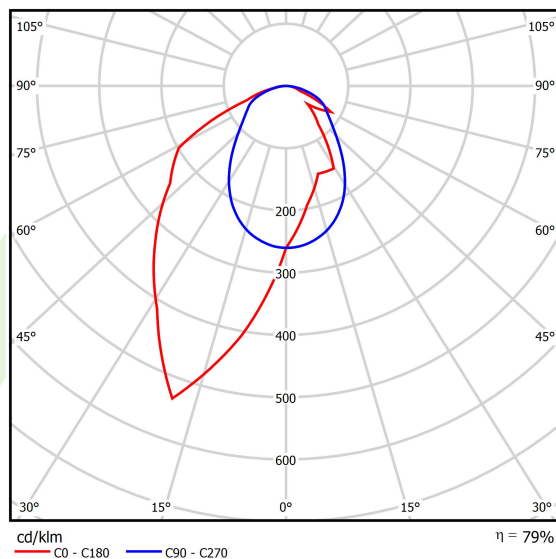

Product: X-LINE SLIM L-DOWN LED 3250 OPTICS-ASYM EDD 34 840 / L-1425MM S-1,5M

Index: 19.4090.4423.34

Description

The luminaire is made of aluminum profile. There is only lower half-space light distribution (L-DOWN). Comparing to the traditional X-Line LED, size of the luminaire has been reduced, and all construction has been closed in a narrow 48 mm profile, which gives now a more elegant form of the product. The X-Line Slim uses a PLX or Micro-PRM opal diffuser or lenses. All of this allows to manipulate light and create lighting systems, facilitating the creation of comfortable vision in the interiors and their aesthetic appearance. The X-Line Slim luminaire is designed for mounting on suspensions.

Product information

Category	Surface mounted luminaires
Family	X-LINE SLIM LED
Name	X-LINE SLIM L-DOWN LED 3250 OPTICS-ASYM EDD 34 840 / L-1425MM S-1,5M
Index	19.4090.4423.34

Light and electrical data

Light source	LED
Luminous flux LED [lm]	3340
LED power [W]	15,5
Luminaire luminous flux [lm]	2638,6
Power of luminaire [W]	17,6
Luminaire's light efficiency [lm/W]	149,9
Color of the light [K]	4000
CRI	>80
SDCM (LED sources)	3
Beam angle [°]	asymmetric light distribution - l _{max} =-20°
Photobiological risk class (IEC/EN 62471)	RG0
Protection against electric shock	I
Protection degree	IP40
Voltage	220..240 V, 50..60 Hz
Lifetime of LED sources [h]	100000
Lx/By	L80/B10
Operating temperature range [°C]	5 ÷ 35
Driver	DIM DALI (EDD)
Power factor cos φ	>0,95
Circuit load capacity	17 (B10), 28 (B16), 26 (C10), 41 (C16)

Mechanical data

Assembly	surface mounted on slings
Material	aluminum
Color	RAL 9016 (white)
Diffuser	OPTICS (optical system based on lenses)
Impact resistant	IK04
Dimensions [mm]	1425 x 48 x 70

A graph of light