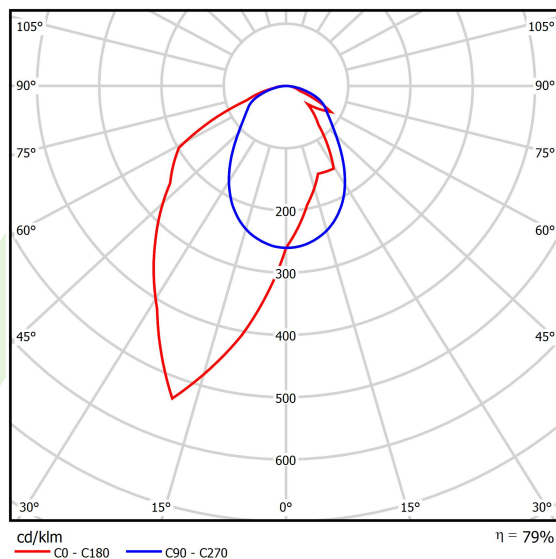

Mechanical data

Assembly	surface mounted on slings
Material	aluminum
Color	RAL 9016 (white)
Diffuser	OPTICS (optical system based on lenses)
Impact resistant	IK04
Dimensions [mm]	1425 x 48 x 70

A graph of light