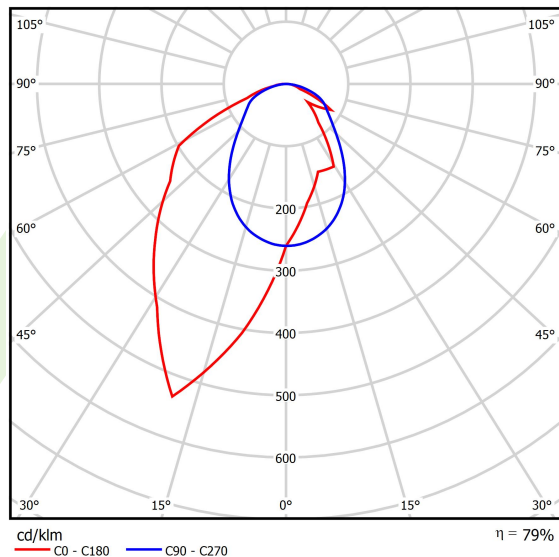

Product: X-LINE SLIM L-DOWN LED 3250 OPTICS-ASYM EDD 34 840 / L-1425MM S-1,5M

Index: 19.4090.4423.34

Description

The luminaire is made of aluminum profile. There is only lower half-space light distribution (L-DOWN). Comparing to the traditional X-Line LED, size of the luminaire has been reduced, and all construction has been closed in a narrow 48 mm profile, which gives now a more elegant form of the product. The X-Line Slim uses a PLX or Micro-PRM opal diffuser or lenses. All of this allows to manipulate light and create lighting systems, facilitating the creation of comfortable vision in the interiors and their aesthetic appearance. The X-Line Slim luminaire is designed for mounting on suspensions.

Product information

Category	Surface mounted luminaires
Family	X-LINE SLIM LED
Name	X-LINE SLIM L-DOWN LED 3250 OPTICS-ASYM EDD 34 840 / L-1425MM S-1,5M
Index	19.4090.4423.34

Light and electrical data

Light source	LED
Luminous flux LED [lm]	3340
LED power [W]	15,5
Luminaire luminous flux [lm]	2638,6
Power of luminaire [W]	17,6
Luminaire's light efficiency [lm/W]	149,9
Color of the light [K]	4000
CRI	>80
SDCM (LED sources)	3
Beam angle [°]	asymmetric light distribution - l _{max} =-20°
Photobiological risk class (IEC/EN 62471)	RG0
Protection against electric shock	I
Protection degree	IP40
Voltage	220..240 V, 50..60 Hz
Lifetime of LED sources [h]	100000
Lx/By	L80/B10
Operating temperature range [°C]	5 ÷ 35
Driver	DIM DALI (EDD)
Power factor cos φ	>0,95
Circuit load capacity	17 (B10), 28 (B16), 26 (C10), 41 (C16)

Mechanical data

Assembly	surface mounted on slings
Material	aluminum
Color	RAL 9016 (white)
Diffuser	OPTICS (optical system based on lenses)
Impact resistant	IK04
Dimensions [mm]	1425 x 48 x 70

A graph of light