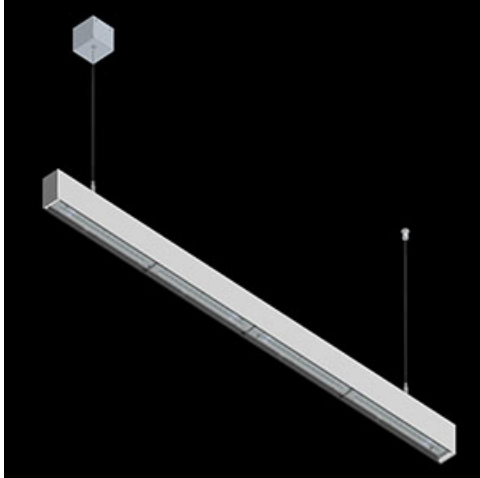

Product: X-LINE SLIM L-DOWN LED 3250 OPTICS-ASYM EDD 24 840 / L-1425MM S-1,5M

Index: 19.4090.4423.24

Description

The luminaire is made of aluminum profile. There is only lower half-space light distribution (L-DOWN). Comparing to the traditional X-Line LED, size of the luminaire has been reduced, and all construction has been closed in a narrow 48 mm profile, which gives now a more elegant form of the product. The X-Line Slim uses a PLX or Micro-PRM opal diffuser or lenses. All of this allows to manipulate light and create lighting systems, facilitating the creation of comfortable vision in the interiors and their aesthetic appearance. The X-Line Slim luminaire is designed for mounting on suspensions.

Product information

Category	Surface mounted luminaires
Family	X-LINE SLIM LED
Name	X-LINE SLIM L-DOWN LED 3250 OPTICS-ASYM EDD 24 840 / L-1425MM S-1,5M
Index	19.4090.4423.24

Light and electrical data

Light source	LED
Luminous flux LED [lm]	3340
LED power [W]	15,5
Luminaire luminous flux [lm]	2638,6
Power of luminaire [W]	17,6
Luminaire's light efficiency [lm/W]	149,9
Color of the light [K]	4000
CRI	>80
SDCM (LED sources)	3
Beam angle [°]	asymmetric light distribution - l _{max} =-20°
Photobiological risk class (IEC/EN 62471)	RG0
Protection against electric shock	I
Protection degree	IP40
Voltage	220..240 V, 50..60 Hz
Lifetime of LED sources [h]	100000
Lx/By	L80/B10
Operating temperature range [°C]	5 ÷ 35
Driver	DIM DALI (EDD)
Power factor cos φ	>0,95
Circuit load capacity	17 (B10), 28 (B16), 26 (C10), 41 (C16)

Mechanical data

Assembly	surface mounted on slings
Material	aluminum
Color	anodised aluminum
Diffuser	OPTICS (optical system based on lenses)
Impact resistant	IK04
Dimensions [mm]	1425 x 48 x 70

A graph of light