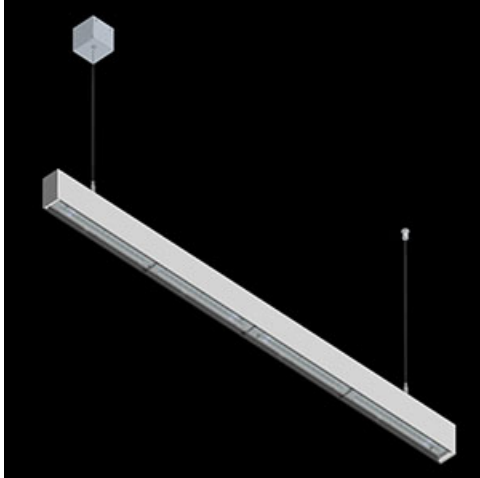

**Product:** X-LINE SLIM L-DOWN LED 3250 OPTICS-ASYM EDD 24 840 / L-1425MM S-1,5M

**Index:** 19.4090.4423.24

## Description

The luminaire is made of aluminum profile. There is only lower half-space light distribution (L-DOWN). Comparing to the traditional X-Line LED, size of the luminaire has been reduced, and all construction has been closed in a narrow 48 mm profile, which gives now a more elegant form of the product. The X-Line Slim uses a PLX or Micro-PRM opal diffuser or lenses. All of this allows to manipulate light and create lighting systems, facilitating the creation of comfortable vision in the interiors and their aesthetic appearance. The X-Line Slim luminaire is designed for mounting on suspensions.

## Product information

Category	Surface mounted luminaires
Family	X-LINE SLIM LED
Name	X-LINE SLIM L-DOWN LED 3250 OPTICS-ASYM EDD 24 840 / L-1425MM S-1,5M
Index	19.4090.4423.24

**Mechanical data**

Assembly	surface mounted on slings
Material	aluminum
Color	anodised aluminum
Diffuser	OPTICS (optical system based on lenses)
Impact resistant	IK04
Dimensions [mm]	1425 x 48 x 70

**A graph of light**