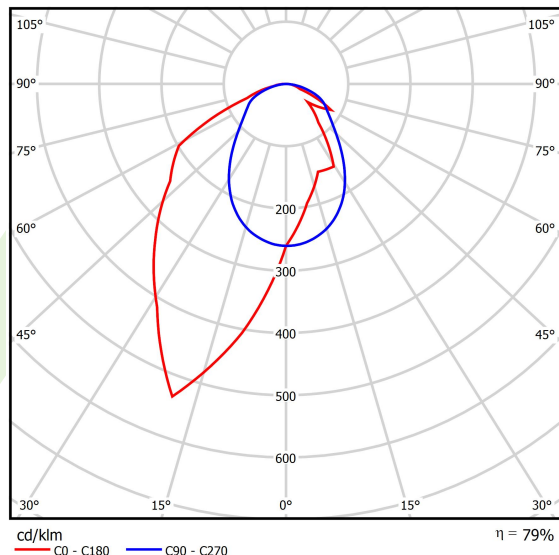

Mechanical data

Assembly	surface mounted on slings
Material	aluminum
Color	anodised aluminum
Diffuser	OPTICS (optical system based on lenses)
Impact resistant	IK04
Dimensions [mm]	1425 x 48 x 70

A graph of light