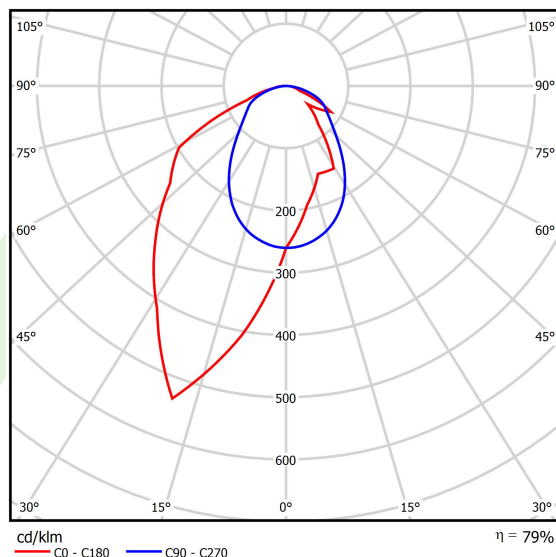

Mechanical data

Assembly	surface mounted on slings
Material	aluminum
Color	anodised aluminum
Diffuser	OPTICS (optical system based on lenses)
Impact resistant	IK04
Dimensions [mm]	1425 x 48 x 70

A graph of light