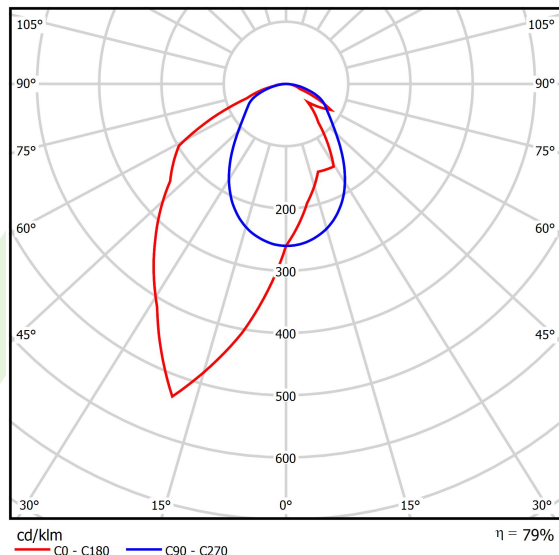

Mechanical data

Assembly	surface mounted on slings
Material	aluminum
Color	RAL 9005 (black)
Diffuser	OPTICS (optical system based on lenses)
Impact resistant	IK04
Dimensions [mm]	1425 x 48 x 70

A graph of light