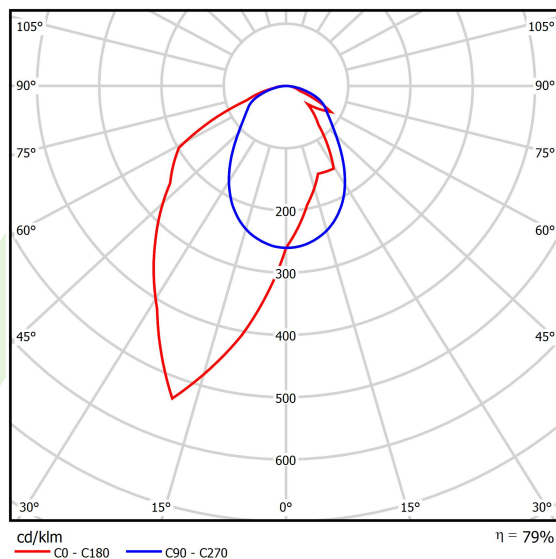

Product: X-LINE SLIM L-DOWN LED 3250 OPTICS-ASYM E 34 840 / L-1425MM S-1,5M

Index: 19.4090.4421.34

Description

The luminaire is made of aluminum profile. There is only lower half-space light distribution (L-DOWN). Comparing to the traditional X-Line LED, size of the luminaire has been reduced, and all construction has been closed in a narrow 48 mm profile, which gives now a more elegant form of the product. The X-Line Slim uses a PLX or Micro-PRM opal diffuser or lenses. All of this allows to manipulate light and create lighting systems, facilitating the creation of comfortable vision in the interiors and their aesthetic appearance. The X-Line Slim luminaire is designed for mounting on suspensions.

Product information

Category	Surface mounted luminaires
Family	X-LINE SLIM LED
Name	X-LINE SLIM L-DOWN LED 3250 OPTICS-ASYM E 34 840 / L-1425MM S-1,5M
Index	19.4090.4421.34

Light and electrical data

Light source	LED
Luminous flux LED [lm]	3340
LED power [W]	15,5
Luminaire luminous flux [lm]	2638,6
Power of luminaire [W]	17,6
Luminaire's light efficiency [lm/W]	132,6
Color of the light [K]	4000
CRI	>80
SDCM (LED sources)	3
Beam angle [°]	asymmetric light distribution - l _{max} =-20°
Photobiological risk class (IEC/EN 62471)	RG0
Protection against electric shock	I
Protection degree	IP40
Voltage	220..240 V, 50..60 Hz
Lifetime of LED sources [h]	100000
Lx/By	L80/B10
Operating temperature range [°C]	5 ÷ 35
Driver	standard on/off (E)
Power factor cos φ	>0,95
Circuit load capacity	25 (B10), 40 (B16), 39 (C10), 62 (C16)

Mechanical data

Assembly	surface mounted on slings
Material	aluminum
Color	RAL 9016 (white)
Diffuser	OPTICS (optical system based on lenses)
Impact resistant	IK04
Dimensions [mm]	1425 x 48 x 70

A graph of light