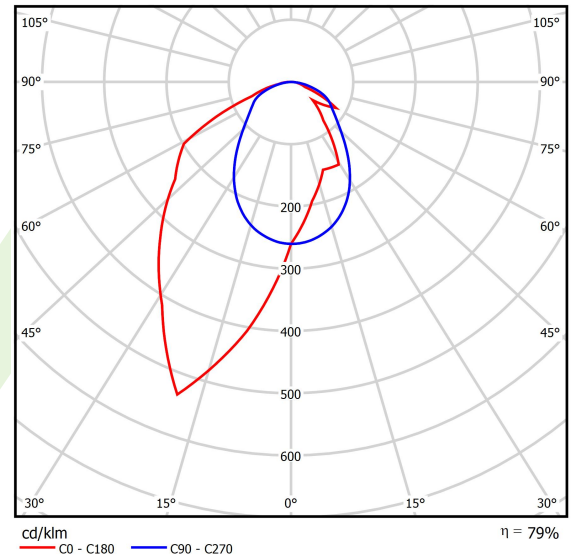

## Light and electrical data

Light source	LED
Luminous flux LED [lm]	3340
LED power [W]	15,5
Luminaire luminous flux [lm]	2638,6
Power of luminaire [W]	17,6
Luminaire's light efficiency [lm/W]	132,6
Color of the light [K]	4000
CRI	>80
SDCM (LED sources)	3
Beam angle [°]	asymmetric light distribution - l <sub>max</sub> =-20°
Photobiological risk class (IEC/EN 62471)	RG0
Protection against electric shock	I
Protection degree	IP40
Voltage	220..240 V, 50..60 Hz
Lifetime of LED sources [h]	100000
Lx/By	L80/B10
Operating temperature range [°C]	5 ÷ 35
Driver	standard on/off (E)
Power factor cos φ	>0,95
Circuit load capacity	25 (B10), 40 (B16), 39 (C10), 62 (C16)