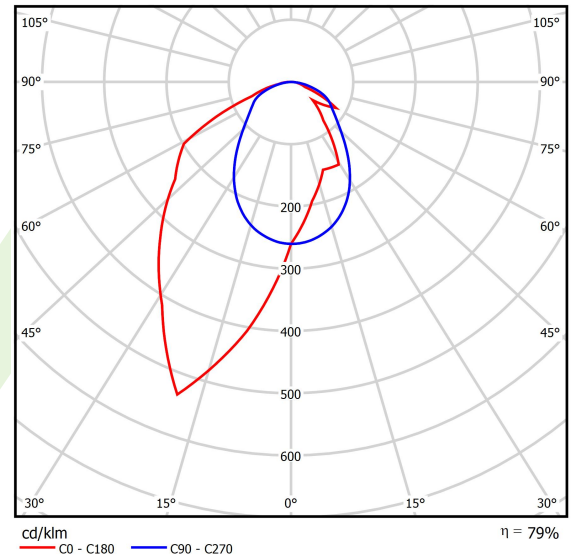

## Light and electrical data

Light source	LED
Luminous flux LED [lm]	3340
LED power [W]	15,5
Luminaire luminous flux [lm]	2638,6
Power of luminaire [W]	17,6
Luminaire's light efficiency [lm/W]	149,9
Color of the light [K]	4000
CRI	>80
SDCM (LED sources)	3
Beam angle [°]	asymmetric light distribution - l <sub>max</sub> =-20°
Photobiological risk class (IEC/EN 62471)	RG0
Protection against electric shock	I
Protection degree	IP40
Voltage	220..240 V, 50..60 Hz
Lifetime of LED sources [h]	100000
Lx/By	L80/B10
Operating temperature range [°C]	5 ÷ 35
Driver	standard on/off (E)
Power factor cos φ	>0,95
Circuit load capacity	25 (B10), 40 (B16), 39 (C10), 62 (C16)