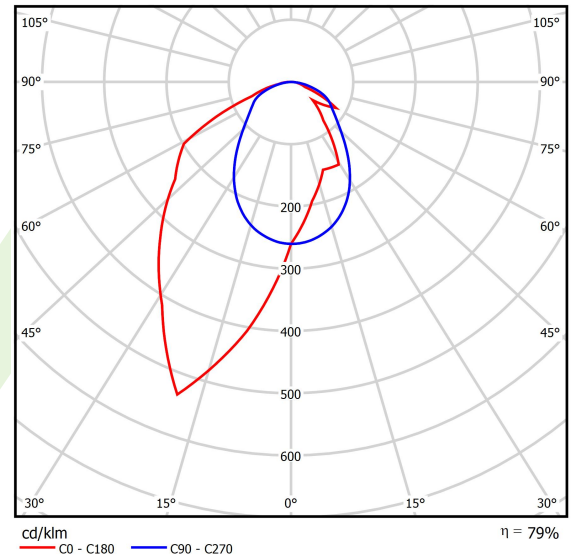

Product: X-LINE SLIM L-DOWN LED 3250 OPTICS-ASYM E 21 840 / L-1425MM S-1,5M

Index: 19.4090.4421.21

Description

The luminaire is made of aluminum profile. There is only lower half-space light distribution (L-DOWN). Comparing to the traditional X-Line LED, size of the luminaire has been reduced, and all construction has been closed in a narrow 48 mm profile, which gives now a more elegant form of the product. The X-Line Slim uses a PLX or Micro-PRM opal diffuser or lenses. All of this allows to manipulate light and create lighting systems, facilitating the creation of comfortable vision in the interiors and their aesthetic appearance. The X-Line Slim luminaire is designed for mounting on suspensions.

Product information

Category	Surface mounted luminaires
Family	X-LINE SLIM LED
Name	X-LINE SLIM L-DOWN LED 3250 OPTICS-ASYM E 21 840 / L-1425MM S-1,5M
Index	19.4090.4421.21

Light and electrical data

Light source	LED
Luminous flux LED [lm]	3340
LED power [W]	15,5
Luminaire luminous flux [lm]	2638,6
Power of luminaire [W]	17,6
Luminaire's light efficiency [lm/W]	149,9
Color of the light [K]	4000
CRI	>80
SDCM (LED sources)	3
Beam angle [°]	asymmetric light distribution - l _{max} =-20°
Photobiological risk class (IEC/EN 62471)	RG0
Protection against electric shock	I
Protection degree	IP40
Voltage	220..240 V, 50..60 Hz
Lifetime of LED sources [h]	100000
Lx/By	L80/B10
Operating temperature range [°C]	5 ÷ 35
Driver	standard on/off (E)
Power factor cos φ	>0,95
Circuit load capacity	25 (B10), 40 (B16), 39 (C10), 62 (C16)

Mechanical data

Assembly	surface mounted on slings
Material	aluminum
Color	RAL 9006 (grey)
Diffuser	OPTICS (optical system based on lenses)
Impact resistant	IK04
Dimensions [mm]	1425 x 48 x 70

A graph of light