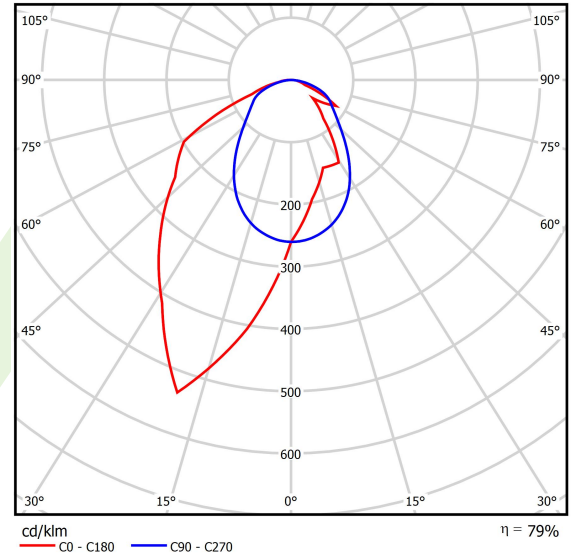

Mechanical data

Assembly	surface mounted on slings
Material	aluminum
Color	anodised aluminum
Diffuser	OPTICS (optical system based on lenses)
Impact resistant	IK04
Dimensions [mm]	1425 x 48 x 70

A graph of light