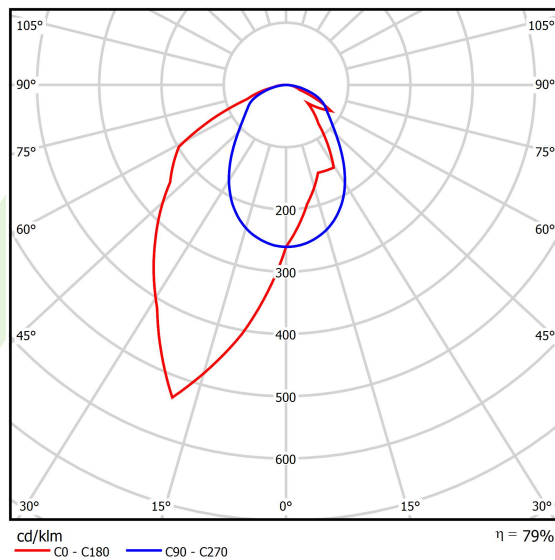

Mechanical data

Assembly	surface mounted on slings
Material	aluminum
Color	anodised aluminum
Diffuser	OPTICS (optical system based on lenses)
Impact resistant	IK04
Weight [kg]	2,3
Dimensions [mm]	1425 x 48 x 70

A graph of light