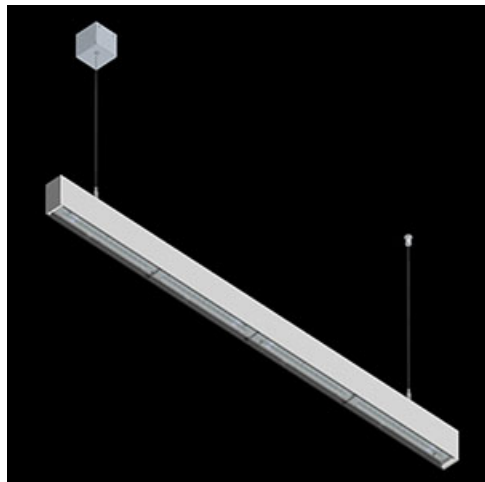

Product: X-LINE SLIM L-DOWN LED 3250 OPTICS-ASYM E 04 840 / L-1425MM S-1,5M

Index: 19.4090.4421.04

Description

The luminaire is made of aluminum profile. There is only lower half-space light distribution (L-DOWN). Comparing to the traditional X-Line LED, size of the luminaire has been reduced, and all construction has been closed in a narrow 48 mm profile, which gives now a more elegant form of the product. The X-Line Slim uses a PLX or Micro-PRM opal diffuser or lenses. All of this allows to manipulate light and create lighting systems, facilitating the creation of comfortable vision in the interiors and their aesthetic appearance. The X-Line Slim luminaire is designed for mounting on suspensions.

Product information

Category	Surface mounted luminaires
Family	X-LINE SLIM LED
Name	X-LINE SLIM L-DOWN LED 3250 OPTICS-ASYM E 04 840 / L-1425MM S-1,5M
Index	19.4090.4421.04

Light and electrical data

Light source	LED
Luminous flux LED [lm]	3340
LED power [W]	15,5
Luminaire luminous flux [lm]	2638,6
Power of luminaire [W]	17,6
Luminaire's light efficiency [lm/W]	149,9
Color of the light [K]	4000
CRI	>80
SDCM (LED sources)	3
Beam angle [°]	asymmetric light distribution - l _{max} =-20°
Photobiological risk class (IEC/EN 62471)	RG0
Protection against electric shock	I
Protection degree	IP40
Voltage	220..240 V, 50..60 Hz
Lifetime of LED sources [h]	100000
Lx/By	L80/B10
Operating temperature range [°C]	5 ÷ 35
Driver	standard on/off (E)
Power factor cos φ	>0,95
Circuit load capacity	25 (B10), 40 (B16), 39 (C10), 62 (C16)

Mechanical data

Assembly	surface mounted on slings
Material	aluminum
Color	RAL 9005 (black)
Diffuser	OPTICS (optical system based on lenses)
Impact resistant	IK04
Dimensions [mm]	1425 x 48 x 70

A graph of light