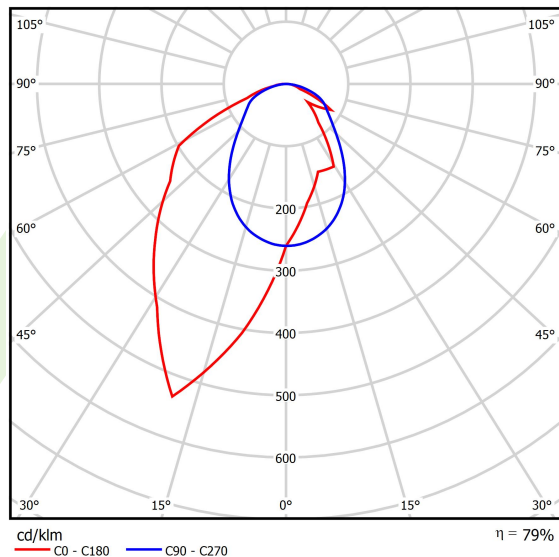

Mechanical data

Assembly	surface mounted on slings
Material	aluminum
Color	RAL 9005 (black)
Diffuser	OPTICS (optical system based on lenses)
Impact resistant	IK04
Dimensions [mm]	1425 x 48 x 70

A graph of light