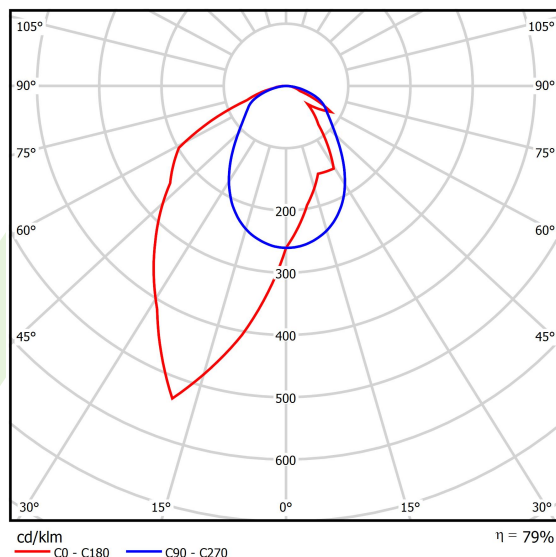

Mechanical data

Assembly	surface mounted on slings
Material	aluminum
Color	RAL 9005 (black)
Diffuser	OPTICS (optical system based on lenses)
Impact resistant	IK04
Dimensions [mm]	1425 x 48 x 70

A graph of light