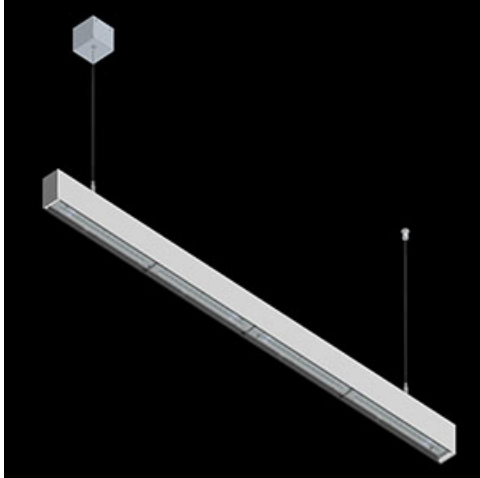

Product: X-LINE SLIM L-DOWN LED 3250 OPTICS-ASYM EDD 21 830 / L-1425MM S-1,5M

Index: 19.4090.4413.21

Description

The luminaire is made of aluminum profile. There is only lower half-space light distribution (L-DOWN). Comparing to the traditional X-Line LED, size of the luminaire has been reduced, and all construction has been closed in a narrow 48 mm profile, which gives now a more elegant form of the product. The X-Line Slim uses a PLX or Micro-PRM opal diffuser or lenses. All of this allows to manipulate light and create lighting systems, facilitating the creation of comfortable vision in the interiors and their aesthetic appearance. The X-Line Slim luminaire is designed for mounting on suspensions.

Product information

Category	Surface mounted luminaires
Family	X-LINE SLIM LED
Name	X-LINE SLIM L-DOWN LED 3250 OPTICS-ASYM EDD 21 830 / L-1425MM S-1,5M
Index	19.4090.4413.21

Light and electrical data

Light source	LED
Luminous flux LED [lm]	3172,5
LED power [W]	15,5
Luminaire luminous flux [lm]	2506,3
Power of luminaire [W]	17,6
Luminaire's light efficiency [lm/W]	142,4
Color of the light [K]	3000
CRI	>80
SDCM (LED sources)	3
Beam angle [°]	asymmetric light distribution - l _{max} =-20°
Photobiological risk class (IEC/EN 62471)	RG0
Protection against electric shock	I
Protection degree	IP40
Voltage	220..240 V, 50..60 Hz
Lifetime of LED sources [h]	100000
Lx/By	L80/B10
Operating temperature range [°C]	5 ÷ 35
Driver	DIM DALI (EDD)
Power factor cos φ	>0,95
Circuit load capacity	17 (B10), 28 (B16), 26 (C10), 41 (C16)

Mechanical data

Assembly	surface mounted on slings
Material	aluminum
Color	RAL 9006 (grey)
Diffuser	OPTICS (optical system based on lenses)
Impact resistant	IK04
Dimensions [mm]	1425 x 48 x 70

A graph of light