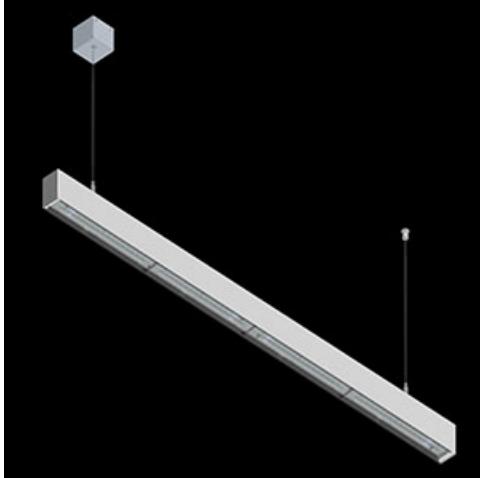

**Product:** X-LINE SLIM L-DOWN LED 3250 OPTICS-ASYM EDD 21 830 / L-1425MM S-1,5M

**Index:** 19.4090.4413.21

## Description

The luminaire is made of aluminum profile. There is only lower half-space light distribution (L-DOWN). Comparing to the traditional X-Line LED, size of the luminaire has been reduced, and all construction has been closed in a narrow 48 mm profile, which gives now a more elegant form of the product. The X-Line Slim uses a PLX or Micro-PRM opal diffuser or lenses. All of this allows to manipulate light and create lighting systems, facilitating the creation of comfortable vision in the interiors and their aesthetic appearance. The X-Line Slim luminaire is designed for mounting on suspensions.

## Product information

Category	Surface mounted luminaires
Family	X-LINE SLIM LED
Name	X-LINE SLIM L-DOWN LED 3250 OPTICS-ASYM EDD 21 830 / L-1425MM S-1,5M
Index	19.4090.4413.21

**Mechanical data**

Assembly	surface mounted on slings
Material	aluminum
Color	RAL 9006 (grey)
Diffuser	OPTICS (optical system based on lenses)
Impact resistant	IK04
Dimensions [mm]	1425 x 48 x 70

**A graph of light**