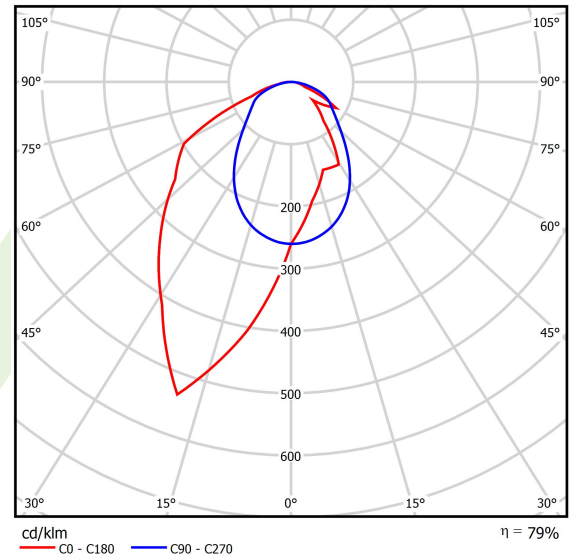

Mechanical data

Assembly	surface mounted on slings
Material	aluminum
Color	RAL 9006 (grey)
Diffuser	OPTICS (optical system based on lenses)
Impact resistant	IK04
Dimensions [mm]	1425 x 48 x 70

A graph of light