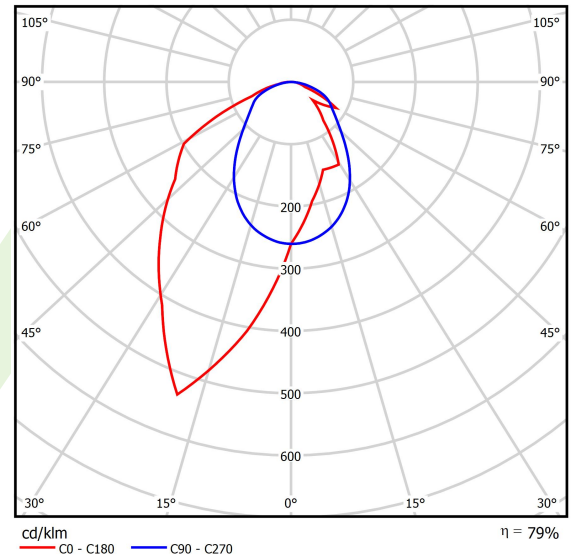

Product: X-LINE SLIM L-DOWN LED 3250 OPTICS-ASYM EDD 21 830 / L-1425MM S-1,5M

Index: 19.4090.4413.21

Description

The luminaire is made of aluminum profile. There is only lower half-space light distribution (L-DOWN). Comparing to the traditional X-Line LED, size of the luminaire has been reduced, and all construction has been closed in a narrow 48 mm profile, which gives now a more elegant form of the product. The X-Line Slim uses a PLX or Micro-PRM opal diffuser or lenses. All of this allows to manipulate light and create lighting systems, facilitating the creation of comfortable vision in the interiors and their aesthetic appearance. The X-Line Slim luminaire is designed for mounting on suspensions.

Product information

Category	Surface mounted luminaires
Family	X-LINE SLIM LED
Name	X-LINE SLIM L-DOWN LED 3250 OPTICS-ASYM EDD 21 830 / L-1425MM S-1,5M
Index	19.4090.4413.21

Light and electrical data

Light source	LED
Luminous flux LED [lm]	3172,5
LED power [W]	15,5
Luminaire luminous flux [lm]	2506,3
Power of luminaire [W]	17,6
Luminaire's light efficiency [lm/W]	142,4
Color of the light [K]	3000
CRI	>80
SDCM (LED sources)	3
Beam angle [°]	asymmetric light distribution - l _{max} =-20°
Photobiological risk class (IEC/EN 62471)	RG0
Protection against electric shock	I
Protection degree	IP40
Voltage	220..240 V, 50..60 Hz
Lifetime of LED sources [h]	100000
Lx/By	L80/B10
Operating temperature range [°C]	5 ÷ 35
Driver	DIM DALI (EDD)
Power factor cos φ	>0,95
Circuit load capacity	17 (B10), 28 (B16), 26 (C10), 41 (C16)

Mechanical data

Assembly	surface mounted on slings
Material	aluminum
Color	RAL 9006 (grey)
Diffuser	OPTICS (optical system based on lenses)
Impact resistant	IK04
Dimensions [mm]	1425 x 48 x 70

A graph of light