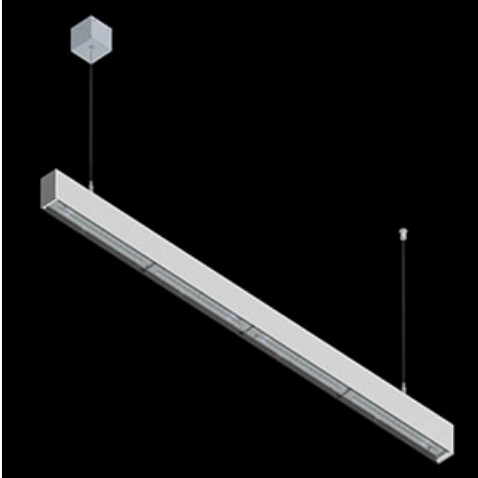

**Product:** X-LINE SLIM L-DOWN LED 3250 OPTICS-ASYM EDD 21 830 / L-1425MM S-1,5M

**Index:** 19.4090.4413.21

## Description

The luminaire is made of aluminum profile. There is only lower half-space light distribution (L-DOWN). Comparing to the traditional X-Line LED, size of the luminaire has been reduced, and all construction has been closed in a narrow 48 mm profile, which gives now a more elegant form of the product. The X-Line Slim uses a PLX or Micro-PRM opal diffuser or lenses. All of this allows to manipulate light and create lighting systems, facilitating the creation of comfortable vision in the interiors and their aesthetic appearance. The X-Line Slim luminaire is designed for mounting on suspensions. \*Selected luminary variants are available with ENEC certificate.

## Product information

Category	Surface mounted luminaires
Family	X-LINE SLIM LED
Name	X-LINE SLIM L-DOWN LED 3250 OPTICS-ASYM EDD 21 830 / L-1425MM S-1,5M
Index	19.4090.4413.21
EAN	5902107551032

**Mechanical data**

Assembly	surface mounted on slings
Material	aluminum
Color	RAL 9006 (grey)
Diffuser	OPTICS (optical system based on lenses)
Impact resistant	IK04
Dimensions [mm]	1425 x 48 x 70

**A graph of light**