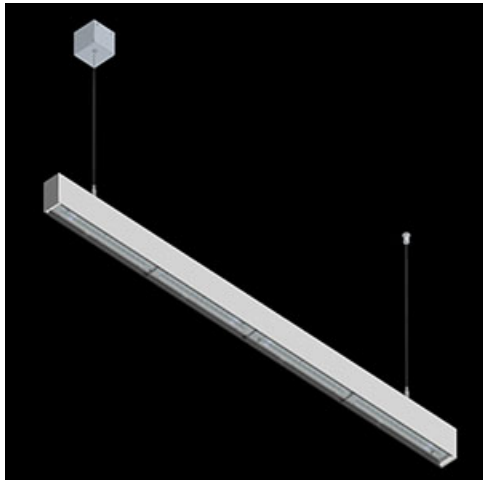

**Product:** X-LINE SLIM L-DOWN LED 3250 OPTICS-ASYM EDD 24 830 / L-1425MM S-1,5M**Index:** 19.4090.4413.24

## Description

The luminaire is made of aluminum profile. There is only lower half-space light distribution (L-DOWN). Comparing to the traditional X-Line LED, size of the luminaire has been reduced, and all construction has been closed in a narrow 48 mm profile, which gives now a more elegant form of the product. The X-Line Slim uses a PLX or Micro-PRM opal diffuser or lenses. All of this allows to manipulate light and create lighting systems, facilitating the creation of comfortable vision in the interiors and their aesthetic appearance. The X-Line Slim luminaire is designed for mounting on suspensions.

## Product information

Category	Surface mounted luminaires
Family	X-LINE SLIM LED
Name	X-LINE SLIM L-DOWN LED 3250 OPTICS-ASYM EDD 24 830 / L-1425MM S-1,5M
Index	19.4090.4413.24

**Mechanical data**

Assembly	surface mounted on slings
Material	aluminum
Color	anodised aluminum
Diffuser	OPTICS (optical system based on lenses)
Impact resistant	IK04
Dimensions [mm]	1425 x 48 x 70

**A graph of light**