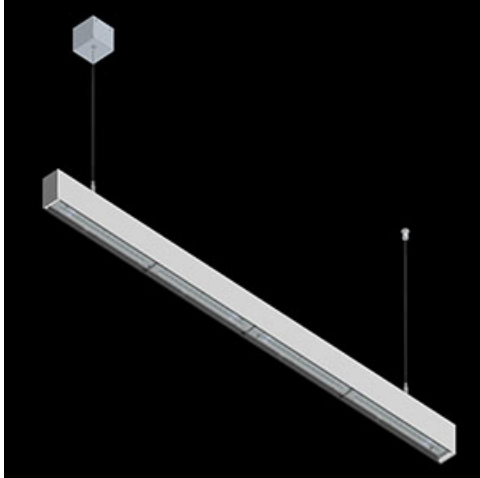

Product: X-LINE SLIM L-DOWN LED 3250 OPTICS-ASYM E 24 830 / L-1425MM S-1,5M

Index: 19.4090.4411.24

Description

The luminaire is made of aluminum profile. There is only lower half-space light distribution (L-DOWN). Comparing to the traditional X-Line LED, size of the luminaire has been reduced, and all construction has been closed in a narrow 48 mm profile, which gives now a more elegant form of the product. The X-Line Slim uses a PLX or Micro-PRM opal diffuser or lenses. All of this allows to manipulate light and create lighting systems, facilitating the creation of comfortable vision in the interiors and their aesthetic appearance. The X-Line Slim luminaire is designed for mounting on suspensions.

Product information

Category	Surface mounted luminaires
Family	X-LINE SLIM LED
Name	X-LINE SLIM L-DOWN LED 3250 OPTICS-ASYM E 24 830 / L-1425MM S-1,5M
Index	19.4090.4411.24

Light and electrical data

Light source	LED
Luminous flux LED [lm]	3172,5
LED power [W]	15,5
Luminaire luminous flux [lm]	2506,3
Power of luminaire [W]	17,6
Luminaire's light efficiency [lm/W]	142,4
Color of the light [K]	3000
CRI	>80
SDCM (LED sources)	3
Beam angle [°]	asymmetric light distribution - l _{max} =-20°
Photobiological risk class (IEC/EN 62471)	RG0
Protection against electric shock	I
Protection degree	IP40
Voltage	220..240 V, 50..60 Hz
Lifetime of LED sources [h]	100000
Lx/By	L80/B10
Operating temperature range [°C]	5 ÷ 35
Driver	standard on/off (E)
Power factor cos φ	>0,95
Circuit load capacity	30 (B10), 48 (B16), 43 (C10), 70 (C16)

Mechanical data

Assembly	surface mounted on slings
Material	aluminum
Color	anodised aluminum
Diffuser	OPTICS (optical system based on lenses)
Impact resistant	IK04
Dimensions [mm]	1425 x 48 x 70

A graph of light