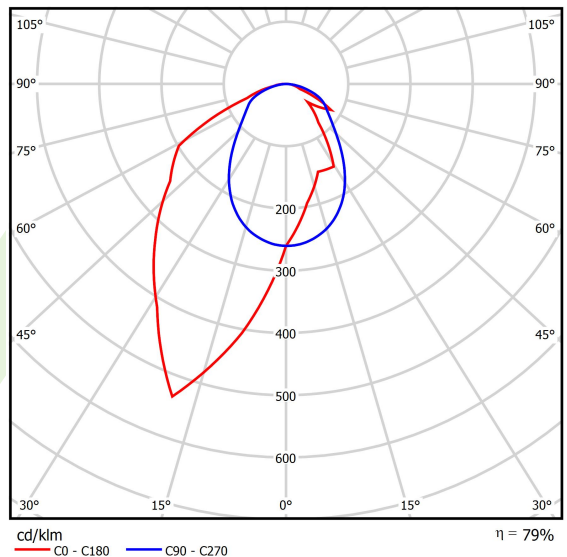

Mechanical data

Assembly	surface mounted on slings
Material	aluminum
Color	RAL 9005 (black)
Diffuser	OPTICS (optical system based on lenses)
Impact resistant	IK04
Dimensions [mm]	1425 x 48 x 70

A graph of light