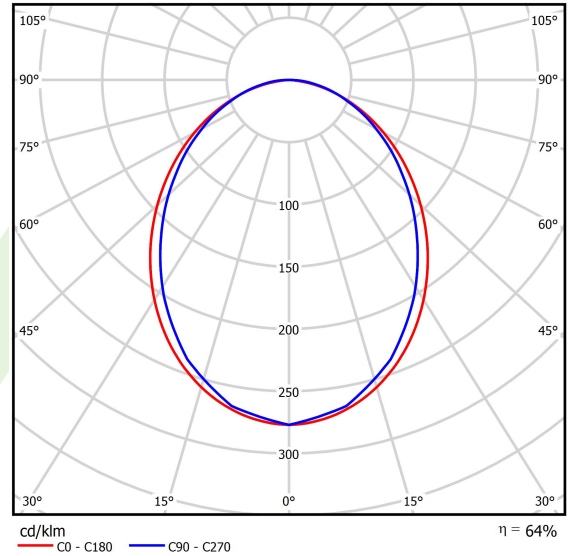

Product: X-LINE SLIM L-DOWN LED 8800 PLX EDD 34 840 / L-2258MM S-1,5M

Index: 19.4089.3923.34

Description

The luminaire is made of aluminum profile. There is only lower half-space light distribution (L-DOWN). Comparing to the traditional X-Line LED, size of the luminaire has been reduced, and all construction has been closed in a narrow 48 mm profile, which gives now a more elegant form of the product. The X-Line Slim uses a PLX or Micro-PRM opal diffuser or lenses. All of this allows to manipulate light and create lighting systems, facilitating the creation of comfortable vision in the interiors and their aesthetic appearance. The X-Line Slim luminaire is designed for mounting on suspensions.

Product information

Category	Surface mounted luminaires
Family	X-LINE SLIM LED
Name	X-LINE SLIM L-DOWN LED 8800 PLX EDD 34 840 / L-2258MM S-1,5M
Index	19.4089.3923.34

Light and electrical data

Light source	LED
Luminous flux LED [lm]	9352
LED power [W]	43,6
Luminaire luminous flux [lm]	5985,3
Power of luminaire [W]	49,5
Luminaire's light efficiency [lm/W]	120,9
Color of the light [K]	4000
CRI	>80
SDCM (LED sources)	3
Beam angle [°]	(C0-C180) / (C90-C270) - 96,4° / 90,2°
Photobiological risk class (IEC/EN 62471)	RG0
Protection against electric shock	I
Protection degree	IP40
Voltage	220..240 V, 50..60 Hz
Lifetime of LED sources [h]	100000
Lx/By	L80/B10
Operating temperature range [°C]	5 ÷ 35
Driver	DIM DALI (EDD)
Power factor cos φ	>0,95
Circuit load capacity	14 (B10), 23 (B16), 22 (C10), 35 (C16)

Mechanical data

Assembly	surface mounted on slings
Material	aluminum
Color	RAL 9016 (white)
Diffuser	PLX (PMMA opal)
Impact resistant	IK04
Dimensions [mm]	2258 x 48 x 70

A graph of light

Accessories

Index 6E1-500KW34K-5