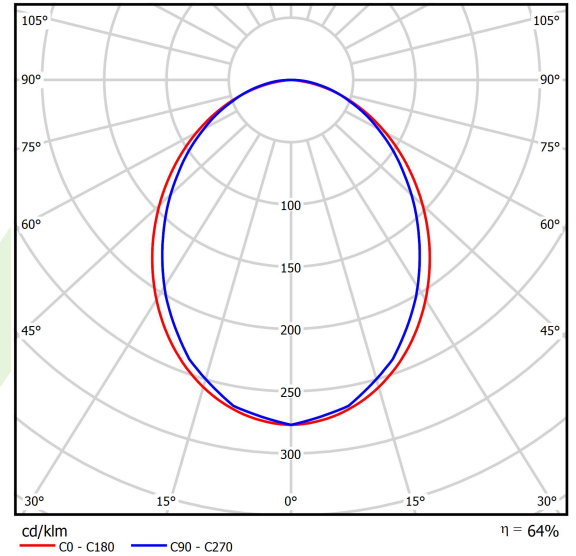

Mechanical data

Assembly	surface mounted on slings
Material	aluminum
Color	anodised aluminum
Diffuser	PLX (PMMA opal)
Impact resistant	IK04
Dimensions [mm]	2258 x 48 x 70

A graph of light