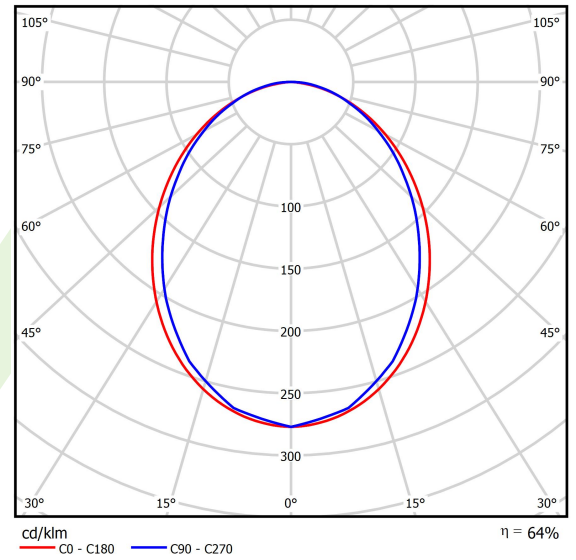

## Light and electrical data

Light source	LED
Luminous flux LED [lm]	9352
LED power [W]	43,6
Luminaire luminous flux [lm]	5985,3
Power of luminaire [W]	49,5
Luminaire's light efficiency [lm/W]	132,6
Color of the light [K]	4000
CRI	>80
SDCM (LED sources)	3
Beam angle [°]	(C0-C180) / (C90-C270) - 96,4° / 90,2°
Photobiological risk class (IEC/EN 62471)	RG0
Protection against electric shock	I
Protection degree	IP40
Voltage	220..240 V, 50..60 Hz
Lifetime of LED sources [h]	100000
Lx/By	L80/B10
Operating temperature range [°C]	5 ÷ 35
Driver	DIM DALI (EDD)
Power factor cos φ	>0,95
Circuit load capacity	14 (B10), 23 (B16), 22 (C10), 35 (C16)

## A graph of light