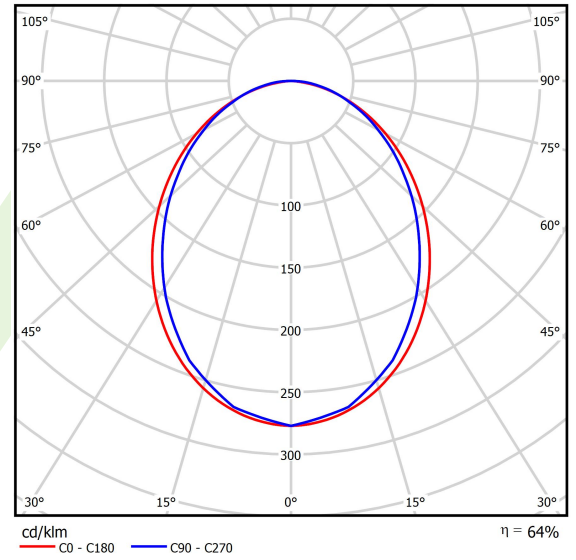

Mechanical data

Assembly	surface mounted on slings
Material	aluminum
Color	anodised aluminum
Diffuser	PLX (PMMA opal)
Impact resistant	IK04
Weight [kg]	3,7
Dimensions [mm]	2258 x 48 x 70

A graph of light