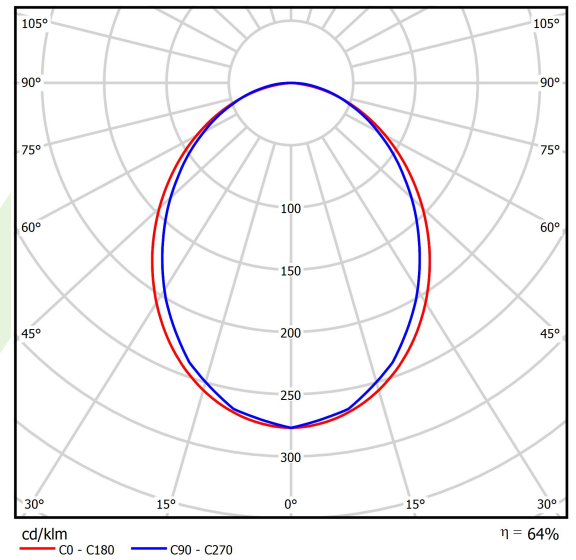

Mechanical data

Assembly	surface mounted on slings
Material	aluminum
Color	anodised aluminum
Diffuser	PLX (PMMA opal)
Impact resistant	IK04
Weight [kg]	3,7
Dimensions [mm]	2258 x 48 x 70

A graph of light