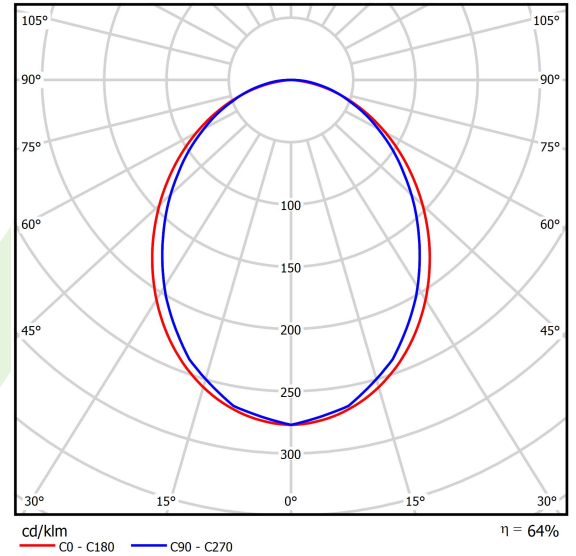

Product: X-LINE SLIM L-DOWN LED 8800 PLX EDD 34 830 / L-2258MM S-1,5M

Index: 19.4089.3913.34

Description

The luminaire is made of aluminum profile. There is only lower half-space light distribution (L-DOWN). Comparing to the traditional X-Line LED, size of the luminaire has been reduced, and all construction has been closed in a narrow 48 mm profile, which gives now a more elegant form of the product. The X-Line Slim uses a PLX or Micro-PRM opal diffuser or lenses. All of this allows to manipulate light and create lighting systems, facilitating the creation of comfortable vision in the interiors and their aesthetic appearance. The X-Line Slim luminaire is designed for mounting on suspensions.

Product information

Category	Surface mounted luminaires
Family	X-LINE SLIM LED
Name	X-LINE SLIM L-DOWN LED 8800 PLX EDD 34 830 / L-2258MM S-1,5M
Index	19.4089.3913.34

Light and electrical data

Light source	LED
Luminous flux LED [lm]	8884
LED power [W]	43,6
Luminaire luminous flux [lm]	5685,8
Power of luminaire [W]	49,5
Luminaire's light efficiency [lm/W]	132,6
Color of the light [K]	3000
CRI	>80
SDCM (LED sources)	3
Beam angle [°]	(C0-C180) / (C90-C270) - 96,4° / 90,2°
Photobiological risk class (IEC/EN 62471)	RG0
Protection against electric shock	I
Protection degree	IP40
Voltage	220..240 V, 50..60 Hz
Lifetime of LED sources [h]	100000
Lx/By	L80/B10
Operating temperature range [°C]	5 ÷ 35
Driver	DIM DALI (EDD)
Power factor cos φ	>0,95
Circuit load capacity	14 (B10), 23 (B16), 22 (C10), 35 (C16)

Mechanical data

Assembly	surface mounted on slings
Material	aluminum
Color	RAL 9016 (white)
Diffuser	PLX (PMMA opal)
Impact resistant	IK04
Dimensions [mm]	2258 x 48 x 70

A graph of light

Accessories

Index 6E1-500KW34K-5