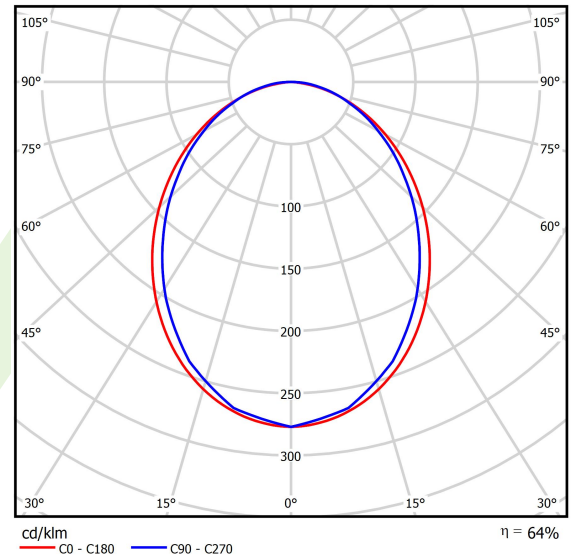

Mechanical data

Assembly	surface mounted on slings
Material	aluminum
Color	RAL 9006 (grey)
Diffuser	PLX (PMMA opal)
Impact resistant	IK04
Dimensions [mm]	2258 x 48 x 70

A graph of light