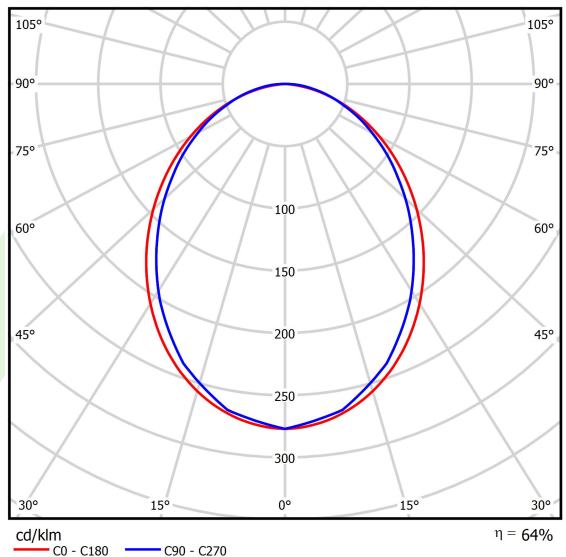

Mechanical data

Assembly	surface mounted on slings
Material	aluminum
Color	RAL 9005 (black)
Diffuser	PLX (PMMA opal)
Impact resistant	IK04
Dimensions [mm]	2258 x 48 x 70

A graph of light