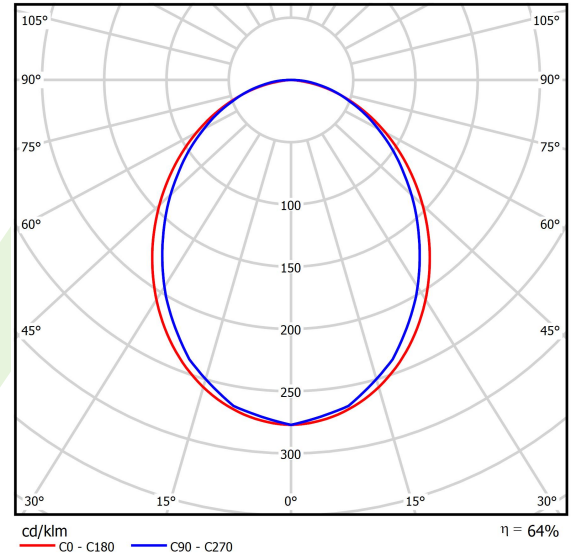

Product: X-LINE SLIM L-DOWN LED 8800 PLX E 34 830 / L-2258MM S-1,5M

Index: 19.4089.3911.34

Description

The luminaire is made of aluminum profile. There is only lower half-space light distribution (L-DOWN). Comparing to the traditional X-Line LED, size of the luminaire has been reduced, and all construction has been closed in a narrow 48 mm profile, which gives now a more elegant form of the product. The X-Line Slim uses a PLX or Micro-PRM opal diffuser or lenses. All of this allows to manipulate light and create lighting systems, facilitating the creation of comfortable vision in the interiors and their aesthetic appearance. The X-Line Slim luminaire is designed for mounting on suspensions.

Product information

Category	Surface mounted luminaires
Family	X-LINE SLIM LED
Name	X-LINE SLIM L-DOWN LED 8800 PLX E 34 830 / L-2258MM S-1,5M
Index	19.4089.3911.34

Light and electrical data

Light source	LED
Luminous flux LED [lm]	8884
LED power [W]	43,6
Luminaire luminous flux [lm]	5685,8
Power of luminaire [W]	49,5
Luminaire's light efficiency [lm/W]	114,9
Color of the light [K]	3000
CRI	>80
SDCM (LED sources)	3
Beam angle [°]	(C0-C180) / (C90-C270) - 96,4° / 90,2°
Photobiological risk class (IEC/EN 62471)	RG0
Protection against electric shock	I
Protection degree	IP40
Voltage	220..240 V, 50..60 Hz
Lifetime of LED sources [h]	100000
Lx/By	L80/B10
Operating temperature range [°C]	5 ÷ 35
Driver	standard on/off (E)
Power factor cos φ	>0,95
Circuit load capacity	12 (B10), 19 (B16), 20 (C10), 32 (C16)

Mechanical data

Assembly	surface mounted on slings
Material	aluminum
Color	RAL 9016 (white)
Diffuser	PLX (PMMA opal)
Impact resistant	IK04
Dimensions [mm]	2258 x 48 x 70

A graph of light

Accessories

Index 6E1-500KW34K-3