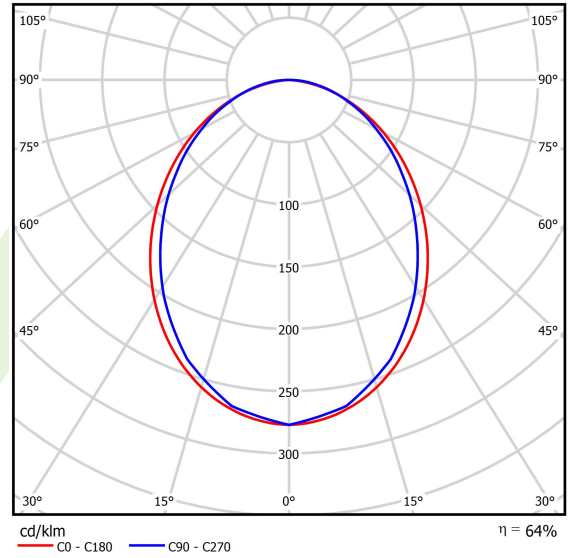

Mechanical data

Assembly	surface mounted on slings
Material	aluminum
Color	RAL 9006 (grey)
Diffuser	PLX (PMMA opal)
Impact resistant	IK04
Dimensions [mm]	2258 x 48 x 70

A graph of light