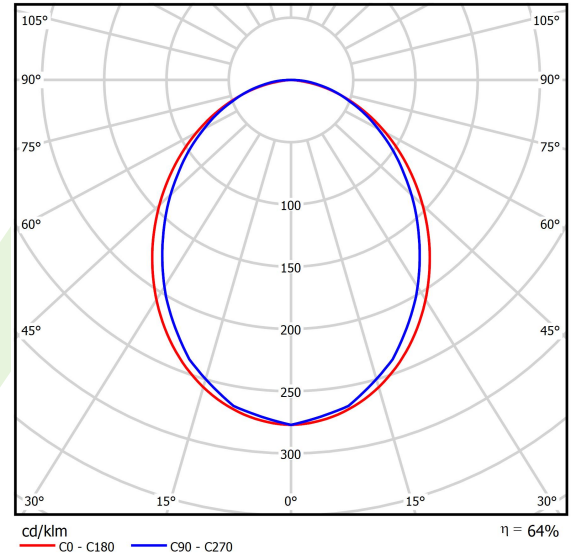

Mechanical data

Assembly	surface mounted on slings
Material	aluminum
Color	RAL 9005 (black)
Diffuser	PLX (PMMA opal)
Impact resistant	IK04
Dimensions [mm]	2258 x 48 x 70

A graph of light