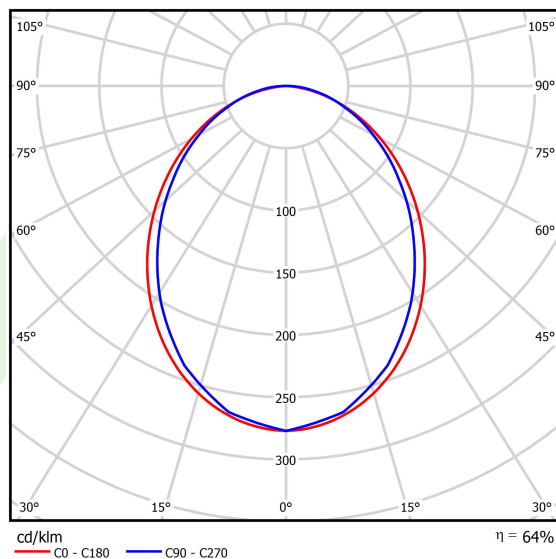

Mechanical data

Assembly	surface mounted on slings
Material	aluminum
Color	RAL 9005 (black)
Diffuser	PLX (PMMA opal)
Impact resistant	IK04
Dimensions [mm]	2258 x 48 x 70

A graph of light