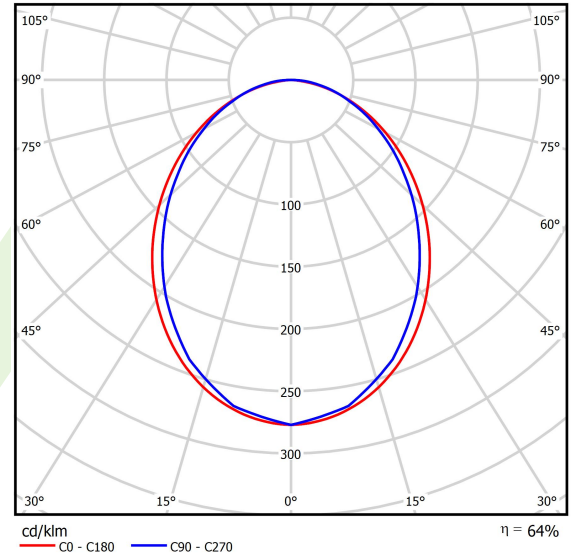

Product: X-LINE SLIM L-DOWN LED 5200 PLX EDD 21 840 / L-2258MM S-1,5M

Index: 19.4089.3723.21

Description

The luminaire is made of aluminum profile. There is only lower half-space light distribution (L-DOWN). Comparing to the traditional X-Line LED, size of the luminaire has been reduced, and all construction has been closed in a narrow 48 mm profile, which gives now a more elegant form of the product. The X-Line Slim uses a PLX or Micro-PRM opal diffuser or lenses. All of this allows to manipulate light and create lighting systems, facilitating the creation of comfortable vision in the interiors and their aesthetic appearance. The X-Line Slim luminaire is designed for mounting on suspensions.

Product information

Category	Surface mounted luminaires
Family	X-LINE SLIM LED
Name	X-LINE SLIM L-DOWN LED 5200 PLX EDD 21 840 / L-2258MM S-1,5M
Index	19.4089.3723.21

Light and electrical data

Light source	LED
Luminous flux LED [lm]	5344
LED power [W]	24,8
Luminaire luminous flux [lm]	3420,2
Power of luminaire [W]	28,2
Luminaire's light efficiency [lm/W]	121,3
Color of the light [K]	4000
CRI	>80
SDCM (LED sources)	3
Beam angle [°]	(C0-C180) / (C90-C270) - 96,4° / 90,2°
Photobiological risk class (IEC/EN 62471)	RG0
Protection against electric shock	I
Protection degree	IP40
Voltage	220..240 V, 50..60 Hz
Lifetime of LED sources [h]	100000
Lx/By	L80/B10
Operating temperature range [°C]	5 ÷ 35
Driver	DIM DALI (EDD)
Power factor cos φ	>0,95
Circuit load capacity	17 (B10), 28 (B16), 26 (C10), 41 (C16)

Mechanical data

Assembly	surface mounted on slings
Material	aluminum
Color	RAL 9006 (grey)
Diffuser	PLX (PMMA opal)
Impact resistant	IK04
Dimensions [mm]	2258 x 48 x 70

A graph of light

Accessories

Index 6E1-500KWANK-5