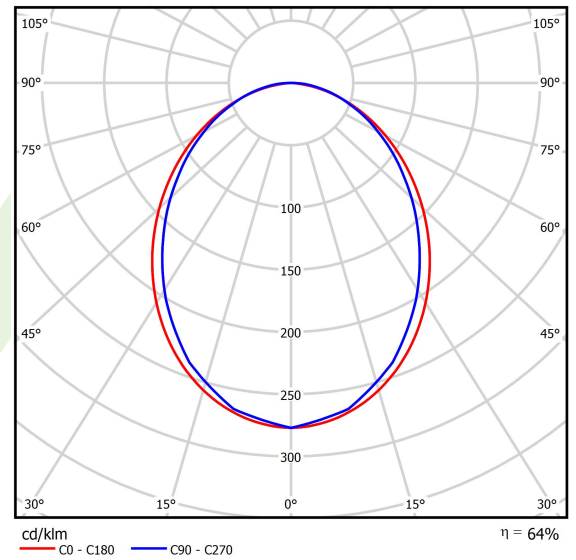

Product: X-LINE SLIM L-DOWN LED 5200 PLX E 24 840 / L-2258MM S-1,5M

Index: 19.4089.3721.24

Description

The luminaire is made of aluminum profile. There is only lower half-space light distribution (L-DOWN). Comparing to the traditional X-Line LED, size of the luminaire has been reduced, and all construction has been closed in a narrow 48 mm profile, which gives now a more elegant form of the product. The X-Line Slim uses a PLX or Micro-PRM opal diffuser or lenses. All of this allows to manipulate light and create lighting systems, facilitating the creation of comfortable vision in the interiors and their aesthetic appearance. The X-Line Slim luminaire is designed for mounting on suspensions.

Product information

Category	Surface mounted luminaires
Family	X-LINE SLIM LED
Name	X-LINE SLIM L-DOWN LED 5200 PLX E 24 840 / L-2258MM S-1,5M
Index	19.4089.3721.24

Light and electrical data

Light source	LED
Luminous flux LED [lm]	5344
LED power [W]	24,8
Luminaire luminous flux [lm]	3420,2
Power of luminaire [W]	28,2
Luminaire's light efficiency [lm/W]	121,3
Color of the light [K]	4000
CRI	>80
SDCM (LED sources)	3
Beam angle [°]	(C0-C180) / (C90-C270) - 96,4° / 90,2°
Photobiological risk class (IEC/EN 62471)	RG0
Protection against electric shock	I
Protection degree	IP40
Voltage	220..240 V, 50..60 Hz
Lifetime of LED sources [h]	100000
Lx/By	L80/B10
Operating temperature range [°C]	5 ÷ 35
Driver	standard on/off (E)
Power factor cos φ	>0,95
Circuit load capacity	30 (B10), 48 (B16), 43 (C10), 70 (C16)

Mechanical data

Assembly	surface mounted on slings
Material	aluminum
Color	anodised aluminum
Diffuser	PLX (PMMA opal)
Impact resistant	IK04
Weight [kg]	3,54
Dimensions [mm]	2258 x 48 x 70

A graph of light