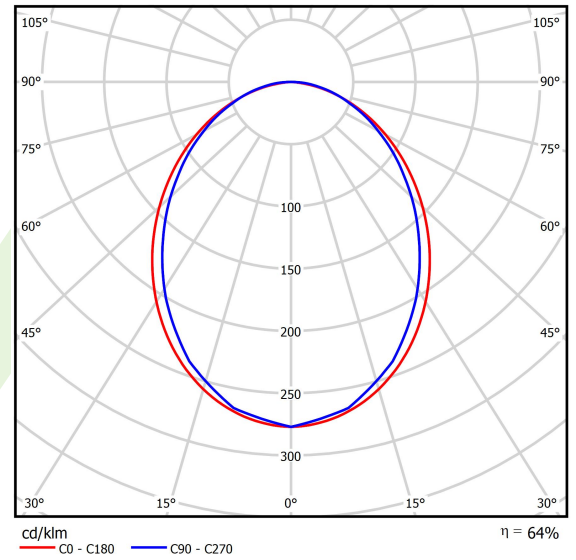

Mechanical data

Assembly	surface mounted on slings
Material	aluminum
Color	RAL 9006 (grey)
Diffuser	PLX (PMMA opal)
Impact resistant	IK04
Dimensions [mm]	2258 x 48 x 70

A graph of light