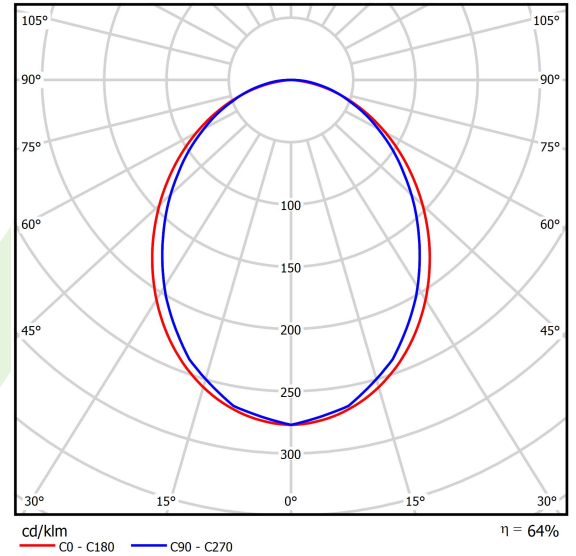

Mechanical data

Assembly	surface mounted on slings
Material	aluminum
Color	RAL 9006 (grey)
Diffuser	PLX (PMMA opal)
Impact resistant	IK04
Dimensions [mm]	2258 x 48 x 70

A graph of light