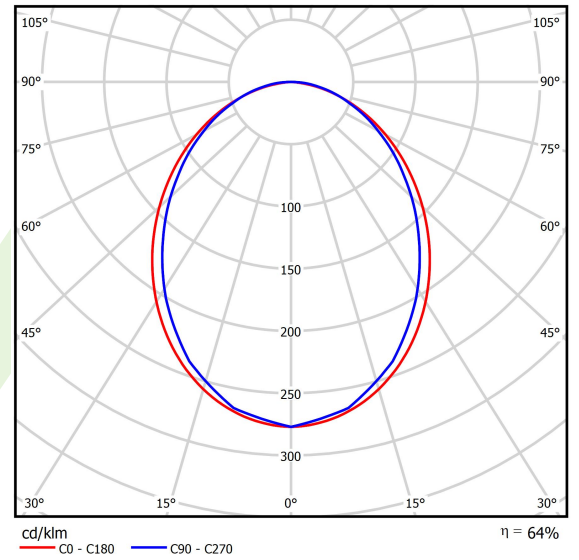

Product: X-LINE SLIM L-DOWN LED 5200 PLX EDD 21 830 / L-2258MM S-1,5M

Index: 19.4089.3713.21

Description

The luminaire is made of aluminum profile. There is only lower half-space light distribution (L-DOWN). Comparing to the traditional X-Line LED, size of the luminaire has been reduced, and all construction has been closed in a narrow 48 mm profile, which gives now a more elegant form of the product. The X-Line Slim uses a PLX or Micro-PRM opal diffuser or lenses. All of this allows to manipulate light and create lighting systems, facilitating the creation of comfortable vision in the interiors and their aesthetic appearance. The X-Line Slim luminaire is designed for mounting on suspensions.

Product information

Category	Surface mounted luminaires
Family	X-LINE SLIM LED
Name	X-LINE SLIM L-DOWN LED 5200 PLX EDD 21 830 / L-2258MM S-1,5M
Index	19.4089.3713.21

Light and electrical data

Light source	LED
Luminous flux LED [lm]	5076
LED power [W]	24,8
Luminaire luminous flux [lm]	3248,6
Power of luminaire [W]	28,2
Luminaire's light efficiency [lm/W]	115,2
Color of the light [K]	3000
CRI	>80
SDCM (LED sources)	3
Beam angle [°]	(C0-C180) / (C90-C270) - 96,4° / 90,2°
Photobiological risk class (IEC/EN 62471)	RG0
Protection against electric shock	I
Protection degree	IP40
Voltage	220..240 V, 50..60 Hz
Lifetime of LED sources [h]	100000
Lx/By	L80/B10
Operating temperature range [°C]	5 ÷ 35
Driver	DIM DALI (EDD)
Power factor cos φ	>0,95
Circuit load capacity	17 (B10), 28 (B16), 26 (C10), 41 (C16)

Mechanical data

Assembly	surface mounted on slings
Material	aluminum
Color	RAL 9006 (grey)
Diffuser	PLX (PMMA opal)
Impact resistant	IK04
Dimensions [mm]	2258 x 48 x 70

A graph of light

Accessories

Index 6E1-500KWANK-5