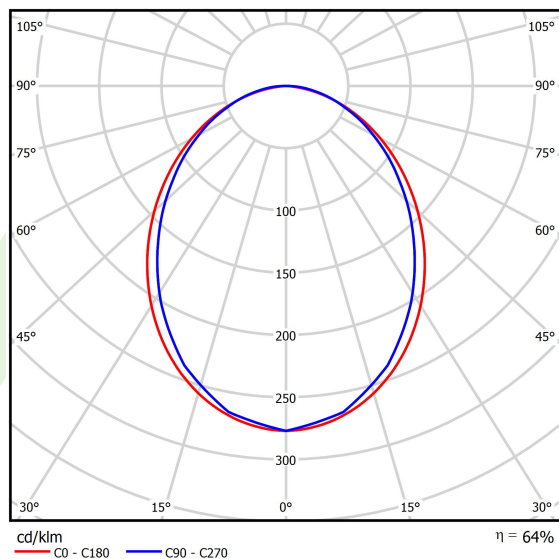

Mechanical data

Assembly	surface mounted on slings
Material	aluminum
Color	RAL 9006 (grey)
Diffuser	PLX (PMMA opal)
Impact resistant	IK04
Dimensions [mm]	1698 x 48 x 70

A graph of light