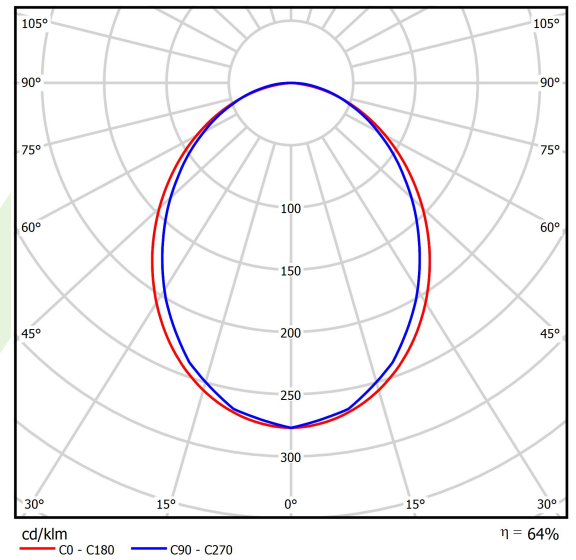

Mechanical data

Assembly	surface mounted on slings
Material	aluminum
Color	anodised aluminum
Diffuser	PLX (PMMA opal)
Impact resistant	IK04
Weight [kg]	2,9
Dimensions [mm]	1698 x 48 x 70

A graph of light