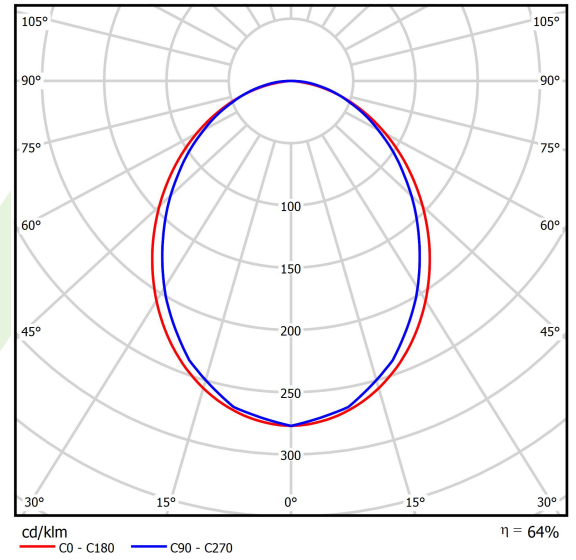

Product: X-LINE SLIM L-DOWN LED 6600 PLX E 24 840 / L-1698MM S-1,5M

Index: 19.4089.2821.24

Description

The luminaire is made of aluminum profile. There is only lower half-space light distribution (L-DOWN). Comparing to the traditional X-Line LED, size of the luminaire has been reduced, and all construction has been closed in a narrow 48 mm profile, which gives now a more elegant form of the product. The X-Line Slim uses a PLX or Micro-PRM opal diffuser or lenses. All of this allows to manipulate light and create lighting systems, facilitating the creation of comfortable vision in the interiors and their aesthetic appearance. The X-Line Slim luminaire is designed for mounting on suspensions.

Product information

Category	Surface mounted luminaires
Family	X-LINE SLIM LED
Name	X-LINE SLIM L-DOWN LED 6600 PLX E 24 840 / L-1698MM S-1,5M
Index	19.4089.2821.24

Light and electrical data

Light source	LED
Luminous flux LED [lm]	7014
LED power [W]	32,7
Luminaire luminous flux [lm]	4489
Power of luminaire [W]	37,2
Luminaire's light efficiency [lm/W]	120,7
Color of the light [K]	4000
CRI	>80
SDCM (LED sources)	3
Beam angle [°]	(C0-C180) / (C90-C270) - 96,4° / 90,2°
Photobiological risk class (IEC/EN 62471)	RG0
Protection against electric shock	I
Protection degree	IP40
Voltage	220..240 V, 50..60 Hz
Lifetime of LED sources [h]	100000
Lx/By	L80/B10
Operating temperature range [°C]	5 ÷ 35
Driver	standard on/off (E)
Power factor cos φ	>0,95
Circuit load capacity	16 (B10), 25 (B16), 26(C10), 42 (C16)

Mechanical data

Assembly	surface mounted on slings
Material	aluminum
Color	anodised aluminum
Diffuser	PLX (PMMA opal)
Impact resistant	IK04
Weight [kg]	2,9
Dimensions [mm]	1698 x 48 x 70

A graph of light