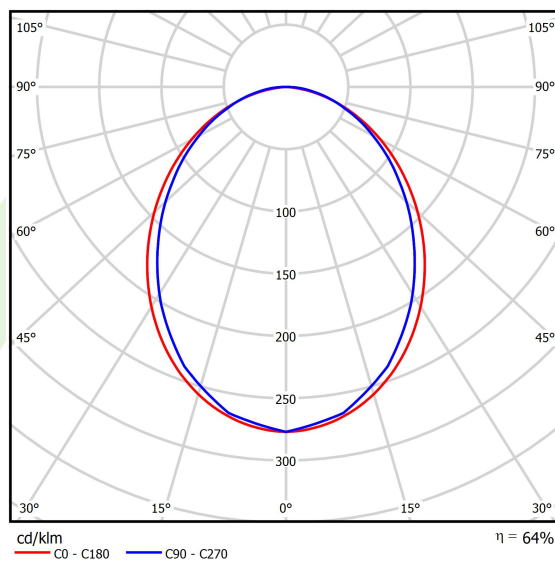

Mechanical data

Assembly	surface mounted on slings
Material	aluminum
Color	anodised aluminum
Diffuser	PLX (PMMA opal)
Impact resistant	IK04
Weight [kg]	2,9
Dimensions [mm]	1698 x 48 x 70

A graph of light