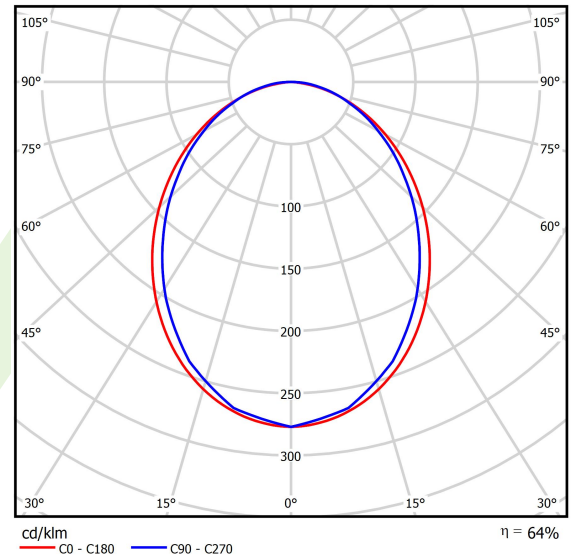

Product: X-LINE SLIM L-DOWN LED 6600 PLX EDD 34 830 / L-1698MM S-1,5M**Index:** 19.4089.2813.34

Description

The luminaire is made of aluminum profile. There is only lower half-space light distribution (L-DOWN). Comparing to the traditional X-Line LED, size of the luminaire has been reduced, and all construction has been closed in a narrow 48 mm profile, which gives now a more elegant form of the product. The X-Line Slim uses a PLX or Micro-PRM opal diffuser or lenses. All of this allows to manipulate light and create lighting systems, facilitating the creation of comfortable vision in the interiors and their aesthetic appearance. The X-Line Slim luminaire is designed for mounting on suspensions.

Product information

Category	Surface mounted luminaires
Family	X-LINE SLIM LED
Name	X-LINE SLIM L-DOWN LED 6600 PLX EDD 34 830 / L-1698MM S-1,5M
Index	19.4089.2813.34

Light and electrical data

Light source	LED
Luminous flux LED [lm]	6663
LED power [W]	32,7
Luminaire luminous flux [lm]	4264,3
Power of luminaire [W]	37,2
Luminaire's light efficiency [lm/W]	114,6
Color of the light [K]	3000
CRI	>80
SDCM (LED sources)	3
Beam angle [°]	(C0-C180) / (C90-C270) - 96,4° / 90,2°
Photobiological risk class (IEC/EN 62471)	RG0
Protection against electric shock	I
Protection degree	IP40
Voltage	220..240 V, 50..60 Hz
Lifetime of LED sources [h]	100000
Lx/By	L80/B10
Operating temperature range [°C]	5 ÷ 35
Driver	DIM DALI (EDD)
Power factor cos φ	>0,95
Circuit load capacity	17 (B10), 28 (B16), 26 (C10), 41 (C16)

Mechanical data

Assembly	surface mounted on slings
Material	aluminum
Color	RAL 9016 (white)
Diffuser	PLX (PMMA opal)
Impact resistant	IK04
Dimensions [mm]	1698 x 48 x 70

A graph of light

Accessories

Index 6E1-500KW34K-5