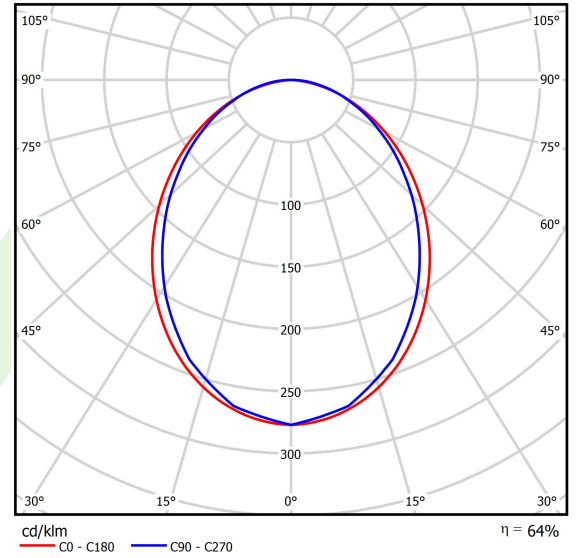

Product: X-LINE SLIM L-DOWN LED 6600 PLX EDD 21 830 / L-1698MM S-1,5M

Index: 19.4089.2813.21

Description

The luminaire is made of aluminum profile. There is only lower half-space light distribution (L-DOWN). Comparing to the traditional X-Line LED, size of the luminaire has been reduced, and all construction has been closed in a narrow 48 mm profile, which gives now a more elegant form of the product. The X-Line Slim uses a PLX or Micro-PRM opal diffuser or lenses. All of this allows to manipulate light and create lighting systems, facilitating the creation of comfortable vision in the interiors and their aesthetic appearance. The X-Line Slim luminaire is designed for mounting on suspensions.

Product information

Category	Surface mounted luminaires
Family	X-LINE SLIM LED
Name	X-LINE SLIM L-DOWN LED 6600 PLX EDD 21 830 / L-1698MM S-1,5M
Index	19.4089.2813.21

Light and electrical data

Light source	LED
Luminous flux LED [lm]	6663
LED power [W]	32,7
Luminaire luminous flux [lm]	4264,3
Power of luminaire [W]	37,2
Luminaire's light efficiency [lm/W]	114,6
Color of the light [K]	3000
CRI	>80
SDCM (LED sources)	3
Beam angle [°]	(C0-C180) / (C90-C270) - 96,4° / 90,2°
Photobiological risk class (IEC/EN 62471)	RG0
Protection against electric shock	I
Protection degree	IP40
Voltage	220..240 V, 50..60 Hz
Lifetime of LED sources [h]	100000
Lx/By	L80/B10
Operating temperature range [°C]	5 ÷ 35
Driver	DIM DALI (EDD)
Power factor cos φ	>0,95
Circuit load capacity	17 (B10), 28 (B16), 26 (C10), 41 (C16)

Mechanical data

Assembly	surface mounted on slings
Material	aluminum
Color	RAL 9006 (grey)
Diffuser	PLX (PMMA opal)
Impact resistant	IK04
Dimensions [mm]	1698 x 48 x 70

A graph of light

Accessories

Index 6E1-500KWANK-5