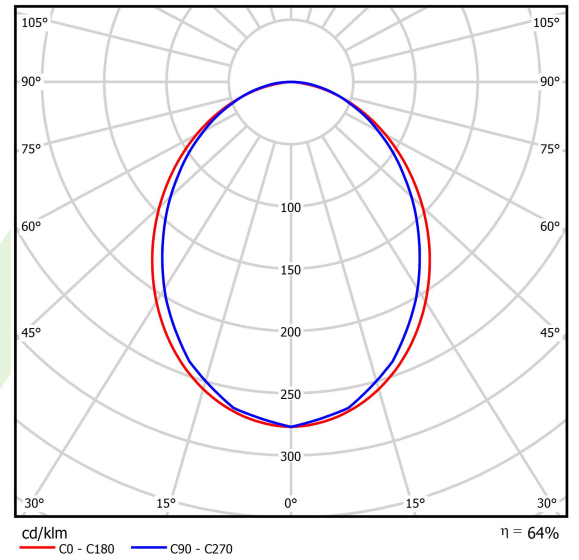

Mechanical data

Assembly	surface mounted on slings
Material	aluminum
Color	RAL 9005 (black)
Diffuser	PLX (PMMA opal)
Impact resistant	IK04
Dimensions [mm]	1698 x 48 x 70

A graph of light