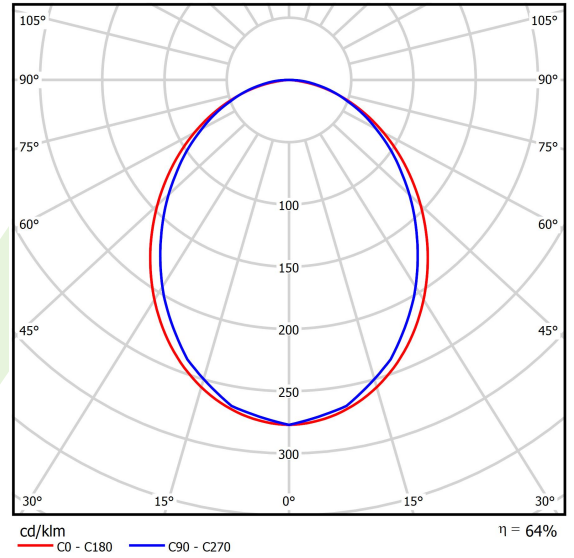

Mechanical data

Assembly	surface mounted on slings
Material	aluminum
Color	RAL 9016 (white)
Diffuser	PLX (PMMA opal)
Impact resistant	IK04
Dimensions [mm]	1698 x 48 x 70

A graph of light