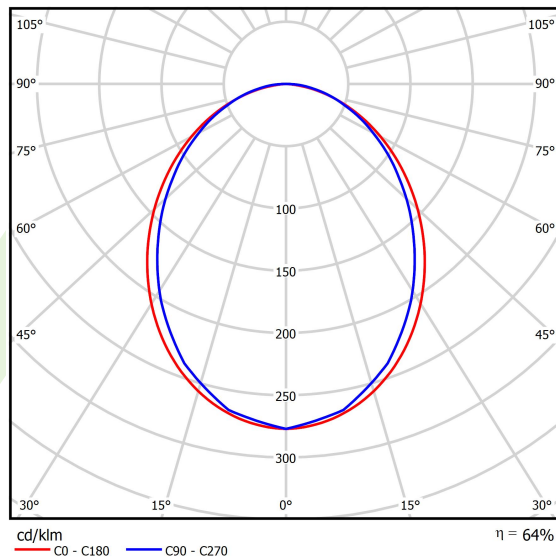

Mechanical data

Assembly	surface mounted on slings
Material	aluminum
Color	RAL 9016 (white)
Diffuser	PLX (PMMA opal)
Impact resistant	IK04
Dimensions [mm]	1698 x 48 x 70

A graph of light