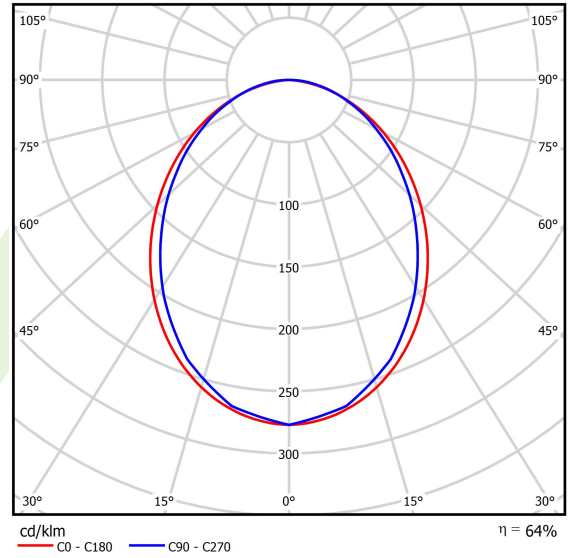

Mechanical data

Assembly	surface mounted on slings
Material	aluminum
Color	RAL 9006 (grey)
Diffuser	PLX (PMMA opal)
Impact resistant	IK04
Dimensions [mm]	1698 x 48 x 70

A graph of light