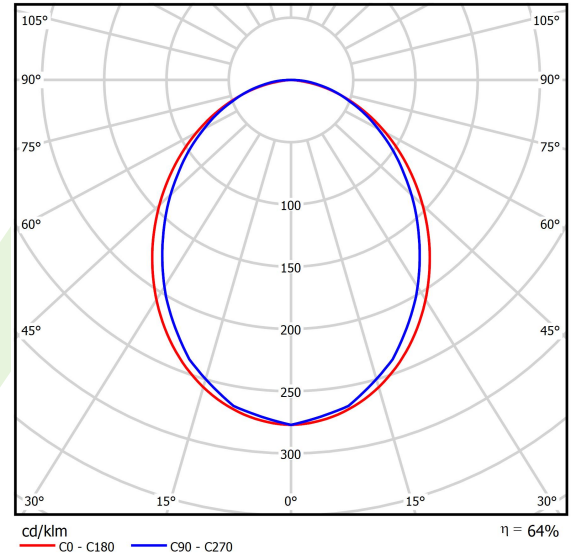

Mechanical data

Assembly	surface mounted on slings
Material	aluminum
Color	RAL 9005 (black)
Diffuser	PLX (PMMA opal)
Impact resistant	IK04
Dimensions [mm]	1698 x 48 x 70

A graph of light