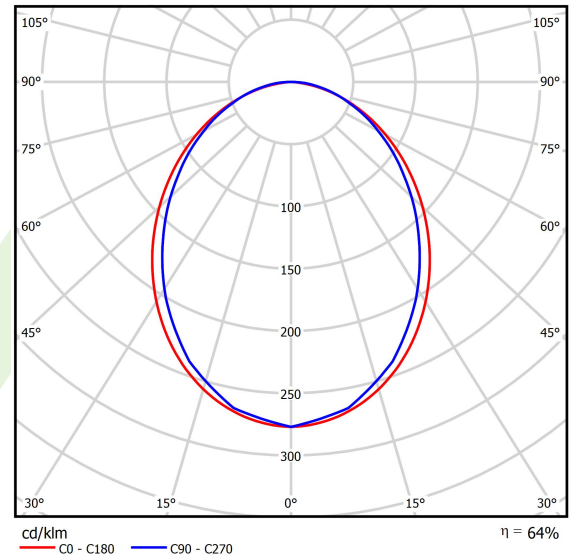

Product: X-LINE SLIM L-DOWN LED 3900 PLX E 34 840 / L-1698MM S-1,5M

Index: 19.4089.2521.34

Description

The luminaire is made of aluminum profile. There is only lower half-space light distribution (L-DOWN). Comparing to the traditional X-Line LED, size of the luminaire has been reduced, and all construction has been closed in a narrow 48 mm profile, which gives now a more elegant form of the product. The X-Line Slim uses a PLX or Micro-PRM opal diffuser or lenses. All of this allows to manipulate light and create lighting systems, facilitating the creation of comfortable vision in the interiors and their aesthetic appearance. The X-Line Slim luminaire is designed for mounting on suspensions.

Product information

Category	Surface mounted luminaires
Family	X-LINE SLIM LED
Name	X-LINE SLIM L-DOWN LED 3900 PLX E 34 840 / L-1698MM S-1,5M
Index	19.4089.2521.34

Light and electrical data

Light source	LED
Luminous flux LED [lm]	4008
LED power [W]	18,6
Luminaire luminous flux [lm]	2565,1
Power of luminaire [W]	21,1
Luminaire's light efficiency [lm/W]	132,6
Color of the light [K]	4000
CRI	>80
SDCM (LED sources)	3
Beam angle [°]	(C0-C180) / (C90-C270) - 96,4° / 90,2°
Photobiological risk class (IEC/EN 62471)	RG0
Protection against electric shock	I
Protection degree	IP40
Voltage	220..240 V, 50..60 Hz
Lifetime of LED sources [h]	100000
Lx/By	L80/B10
Operating temperature range [°C]	5 ÷ 35
Driver	standard on/off (E)
Power factor cos φ	>0,95
Circuit load capacity	25 (B10), 40 (B16), 39 (C10), 62 (C16)

Mechanical data

Assembly	surface mounted on slings
Material	aluminum
Color	RAL 9016 (white)
Diffuser	PLX (PMMA opal)
Impact resistant	IK04
Dimensions [mm]	1698 x 48 x 70

A graph of light

Accessories

Index 6E1-500KW34K-3