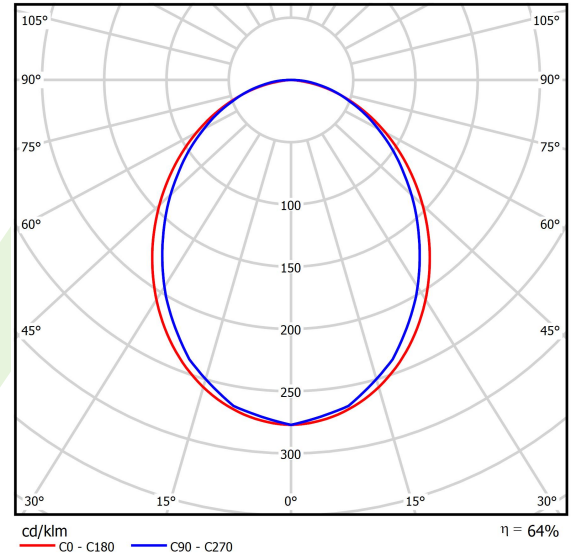

Product: X-LINE SLIM L-DOWN LED 3900 PLX E 21 840 / L-1698MM S-1,5M

Index: 19.4089.2521.21

Description

The luminaire is made of aluminum profile. There is only lower half-space light distribution (L-DOWN). Comparing to the traditional X-Line LED, size of the luminaire has been reduced, and all construction has been closed in a narrow 48 mm profile, which gives now a more elegant form of the product. The X-Line Slim uses a PLX or Micro-PRM opal diffuser or lenses. All of this allows to manipulate light and create lighting systems, facilitating the creation of comfortable vision in the interiors and their aesthetic appearance. The X-Line Slim luminaire is designed for mounting on suspensions.

Product information

Category	Surface mounted luminaires
Family	X-LINE SLIM LED
Name	X-LINE SLIM L-DOWN LED 3900 PLX E 21 840 / L-1698MM S-1,5M
Index	19.4089.2521.21

Light and electrical data

Light source	LED
Luminous flux LED [lm]	4008
LED power [W]	18,6
Luminaire luminous flux [lm]	2565,1
Power of luminaire [W]	21,1
Luminaire's light efficiency [lm/W]	132,6
Color of the light [K]	4000
CRI	>80
SDCM (LED sources)	3
Beam angle [°]	(C0-C180) / (C90-C270) - 96,4° / 90,2°
Photobiological risk class (IEC/EN 62471)	RG0
Protection against electric shock	I
Protection degree	IP40
Voltage	220..240 V, 50..60 Hz
Lifetime of LED sources [h]	100000
Lx/By	L80/B10
Operating temperature range [°C]	5 ÷ 35
Driver	standard on/off (E)
Power factor cos φ	>0,95
Circuit load capacity	25 (B10), 40 (B16), 39 (C10), 62 (C16)

Mechanical data

Assembly	surface mounted on slings
Material	aluminum
Color	RAL 9006 (grey)
Diffuser	PLX (PMMA opal)
Impact resistant	IK04
Dimensions [mm]	1698 x 48 x 70

A graph of light

Accessories

Index 6E1-500KWANK-3